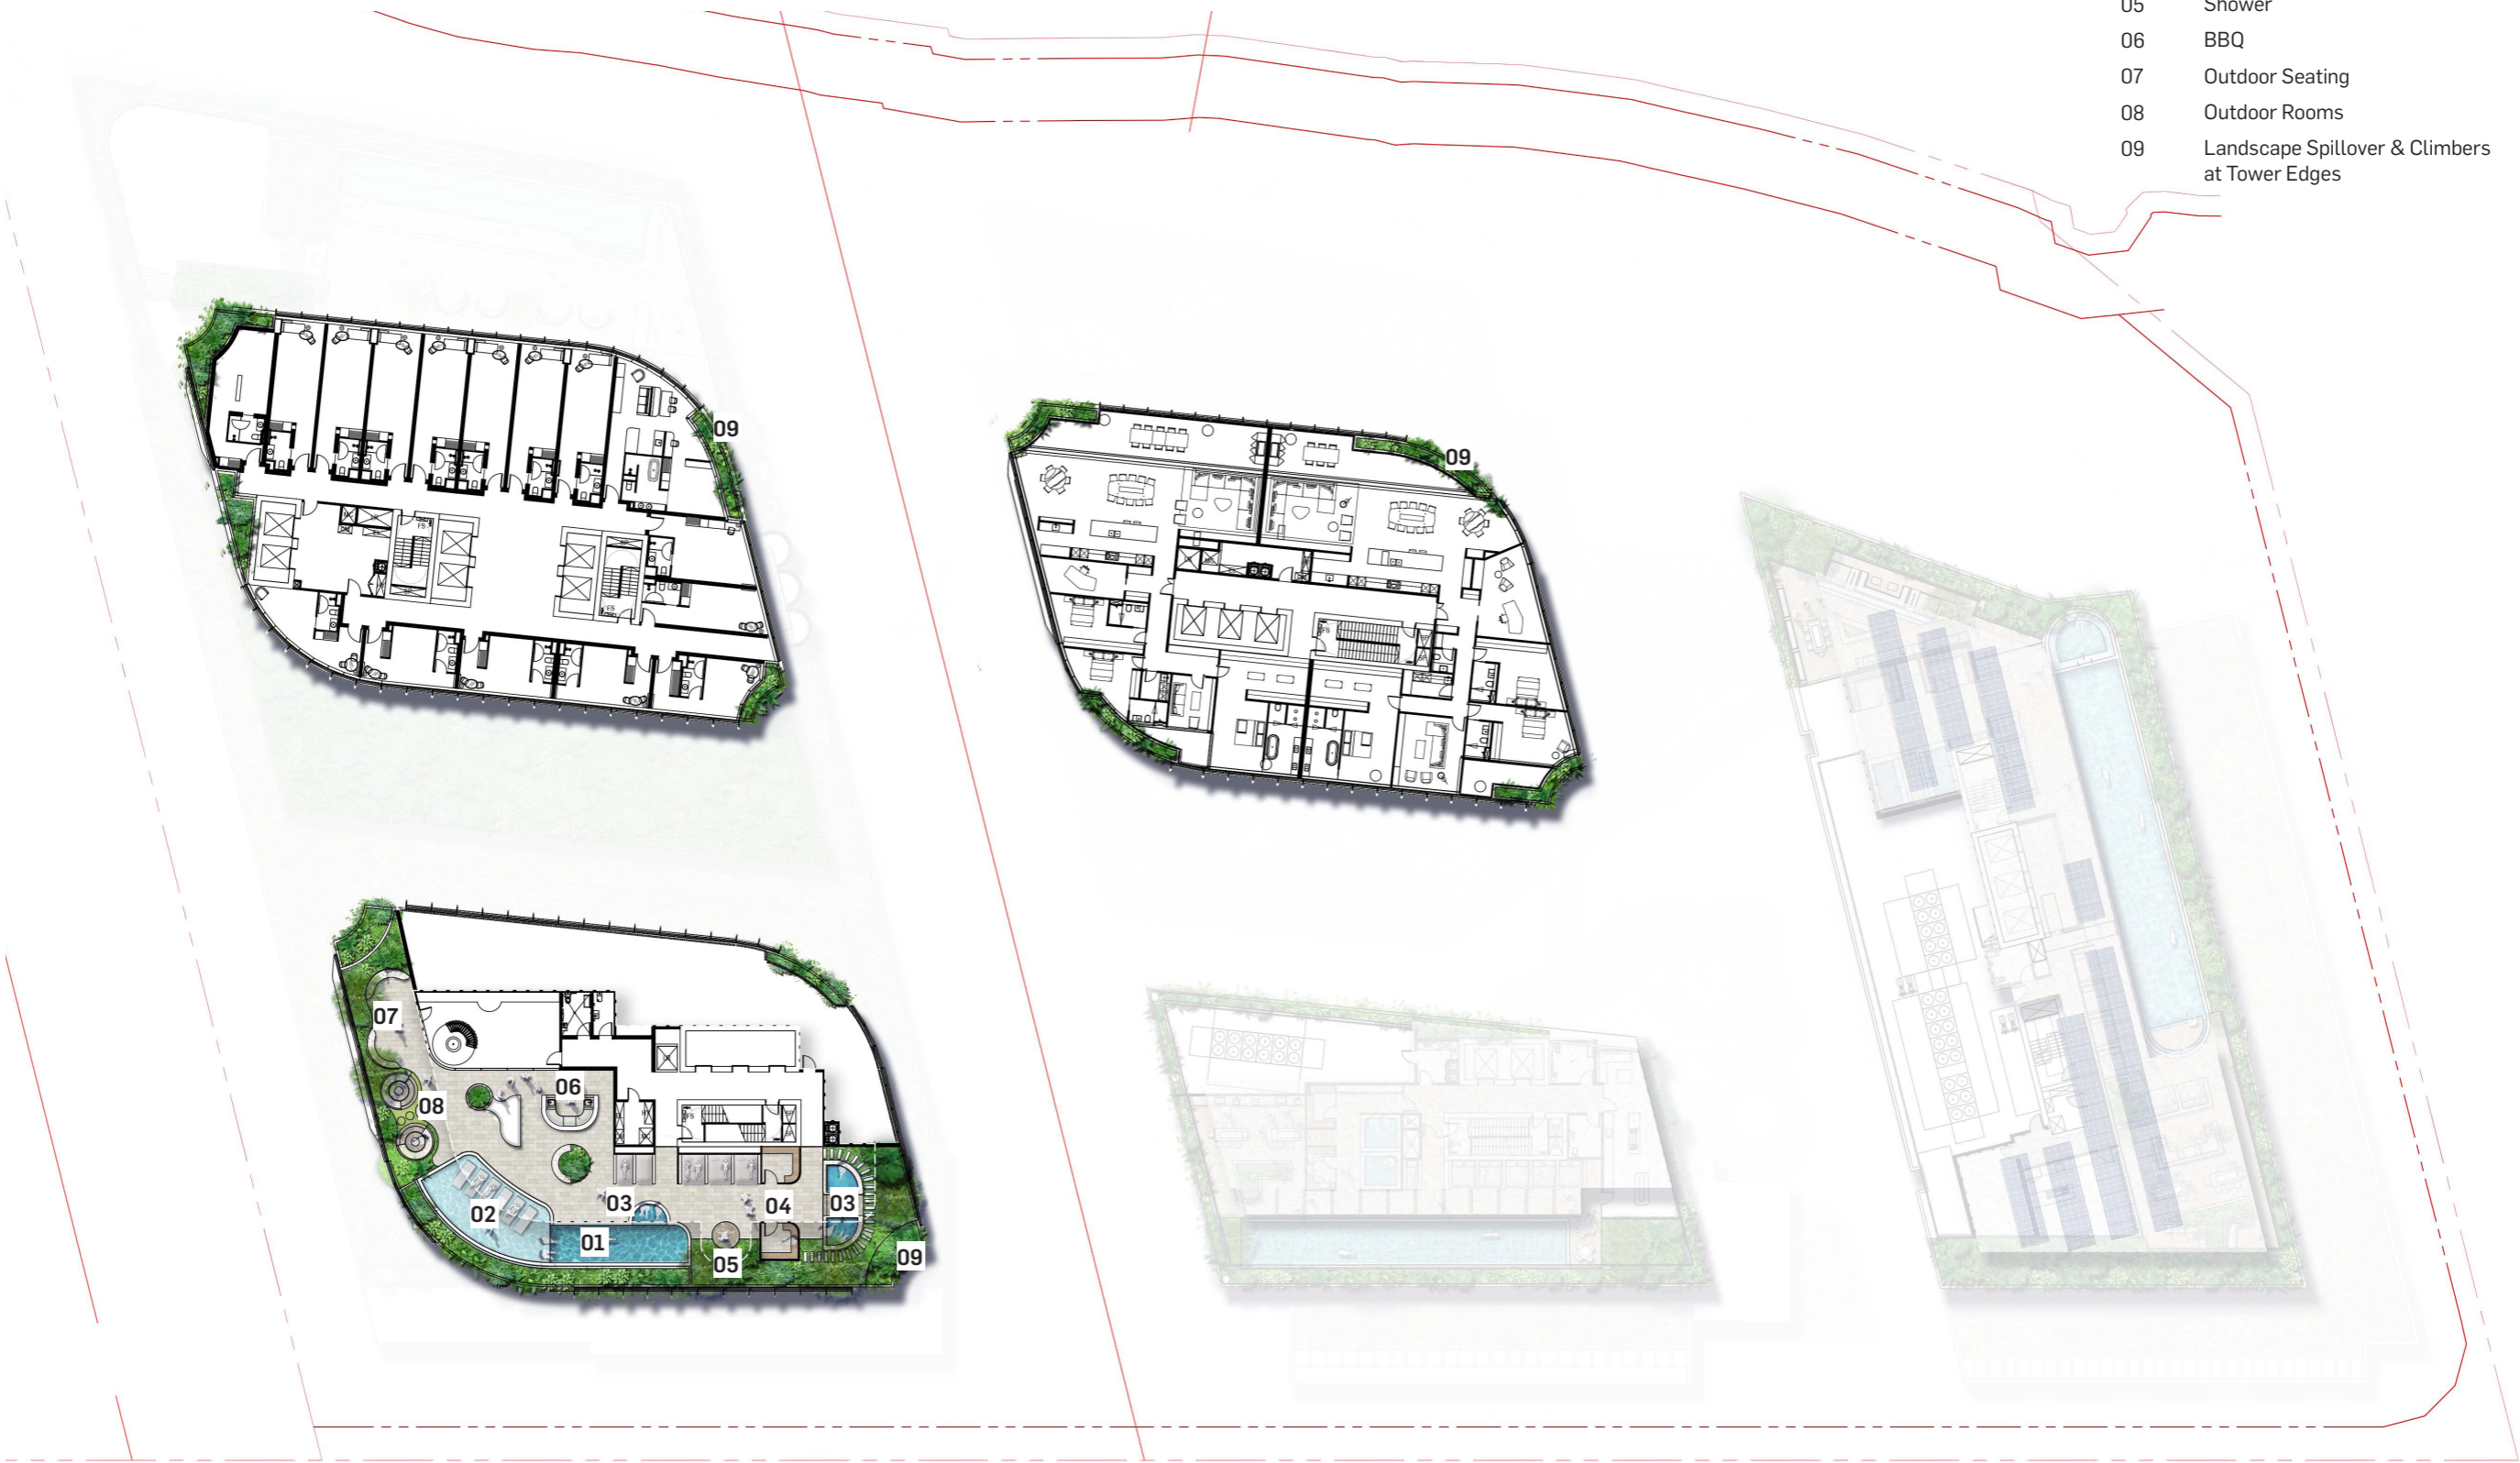

Site Boundary
Property Boundary

- LEGEND**
- 01 Lap Pool
 - 02 Hot Spa
 - 03 Cabanas
 - 04 Sun Lounges
 - 05 Outdoor Seating
 - 06 BBQ
 - 07 Sunset Lounge
 - 08 Layered Landscape Building Edges
 - 09 Landscape Spillover & Climbers at Tower Edges

- Site Boundary
- Property Boundary

- LEGEND**
- 01 Landscape Spillover & Climbers at Tower Edges

North Scale 1:500 @ A3

Landscape Design

3.12 LANDSCAPE PLAN - LEVEL 15

Site Boundary
Property Boundary

- LEGEND**
- 01 Pool
 - 02 Sun Lounges
 - 03 SPA
 - 04 Sauna Room
 - 05 Shower
 - 06 BBQ
 - 07 Outdoor Seating
 - 08 Outdoor Rooms
 - 09 Landscape Spillover & Climbers at Tower Edges

North Scale 1:500 @ A3

3.13 LANDSCAPE PLAN - LEVEL 16

Site Boundary
Property Boundary

LEGEND	
01	Pool
02	Sun Lounges
03	Cabina
04	SPA
05	Sauna Room
06	Shower
07	BBQ
08	Outdoor Seating
09	Outdoor Rooms
10	Landscape Spillover & Climbers at Tower Edges

North Scale 1:500 @ A3

3.14 LANDSCAPE PLAN - LEVEL 17

- Site Boundary
- Property Boundary

- LEGEND**
- 01 Landscape Spillover & Climbers at Tower Edges
 - 02 Tower 2 Roof

North Scale 1:500 @ A3

3.15 LANDSCAPE PLAN - LEVEL 18