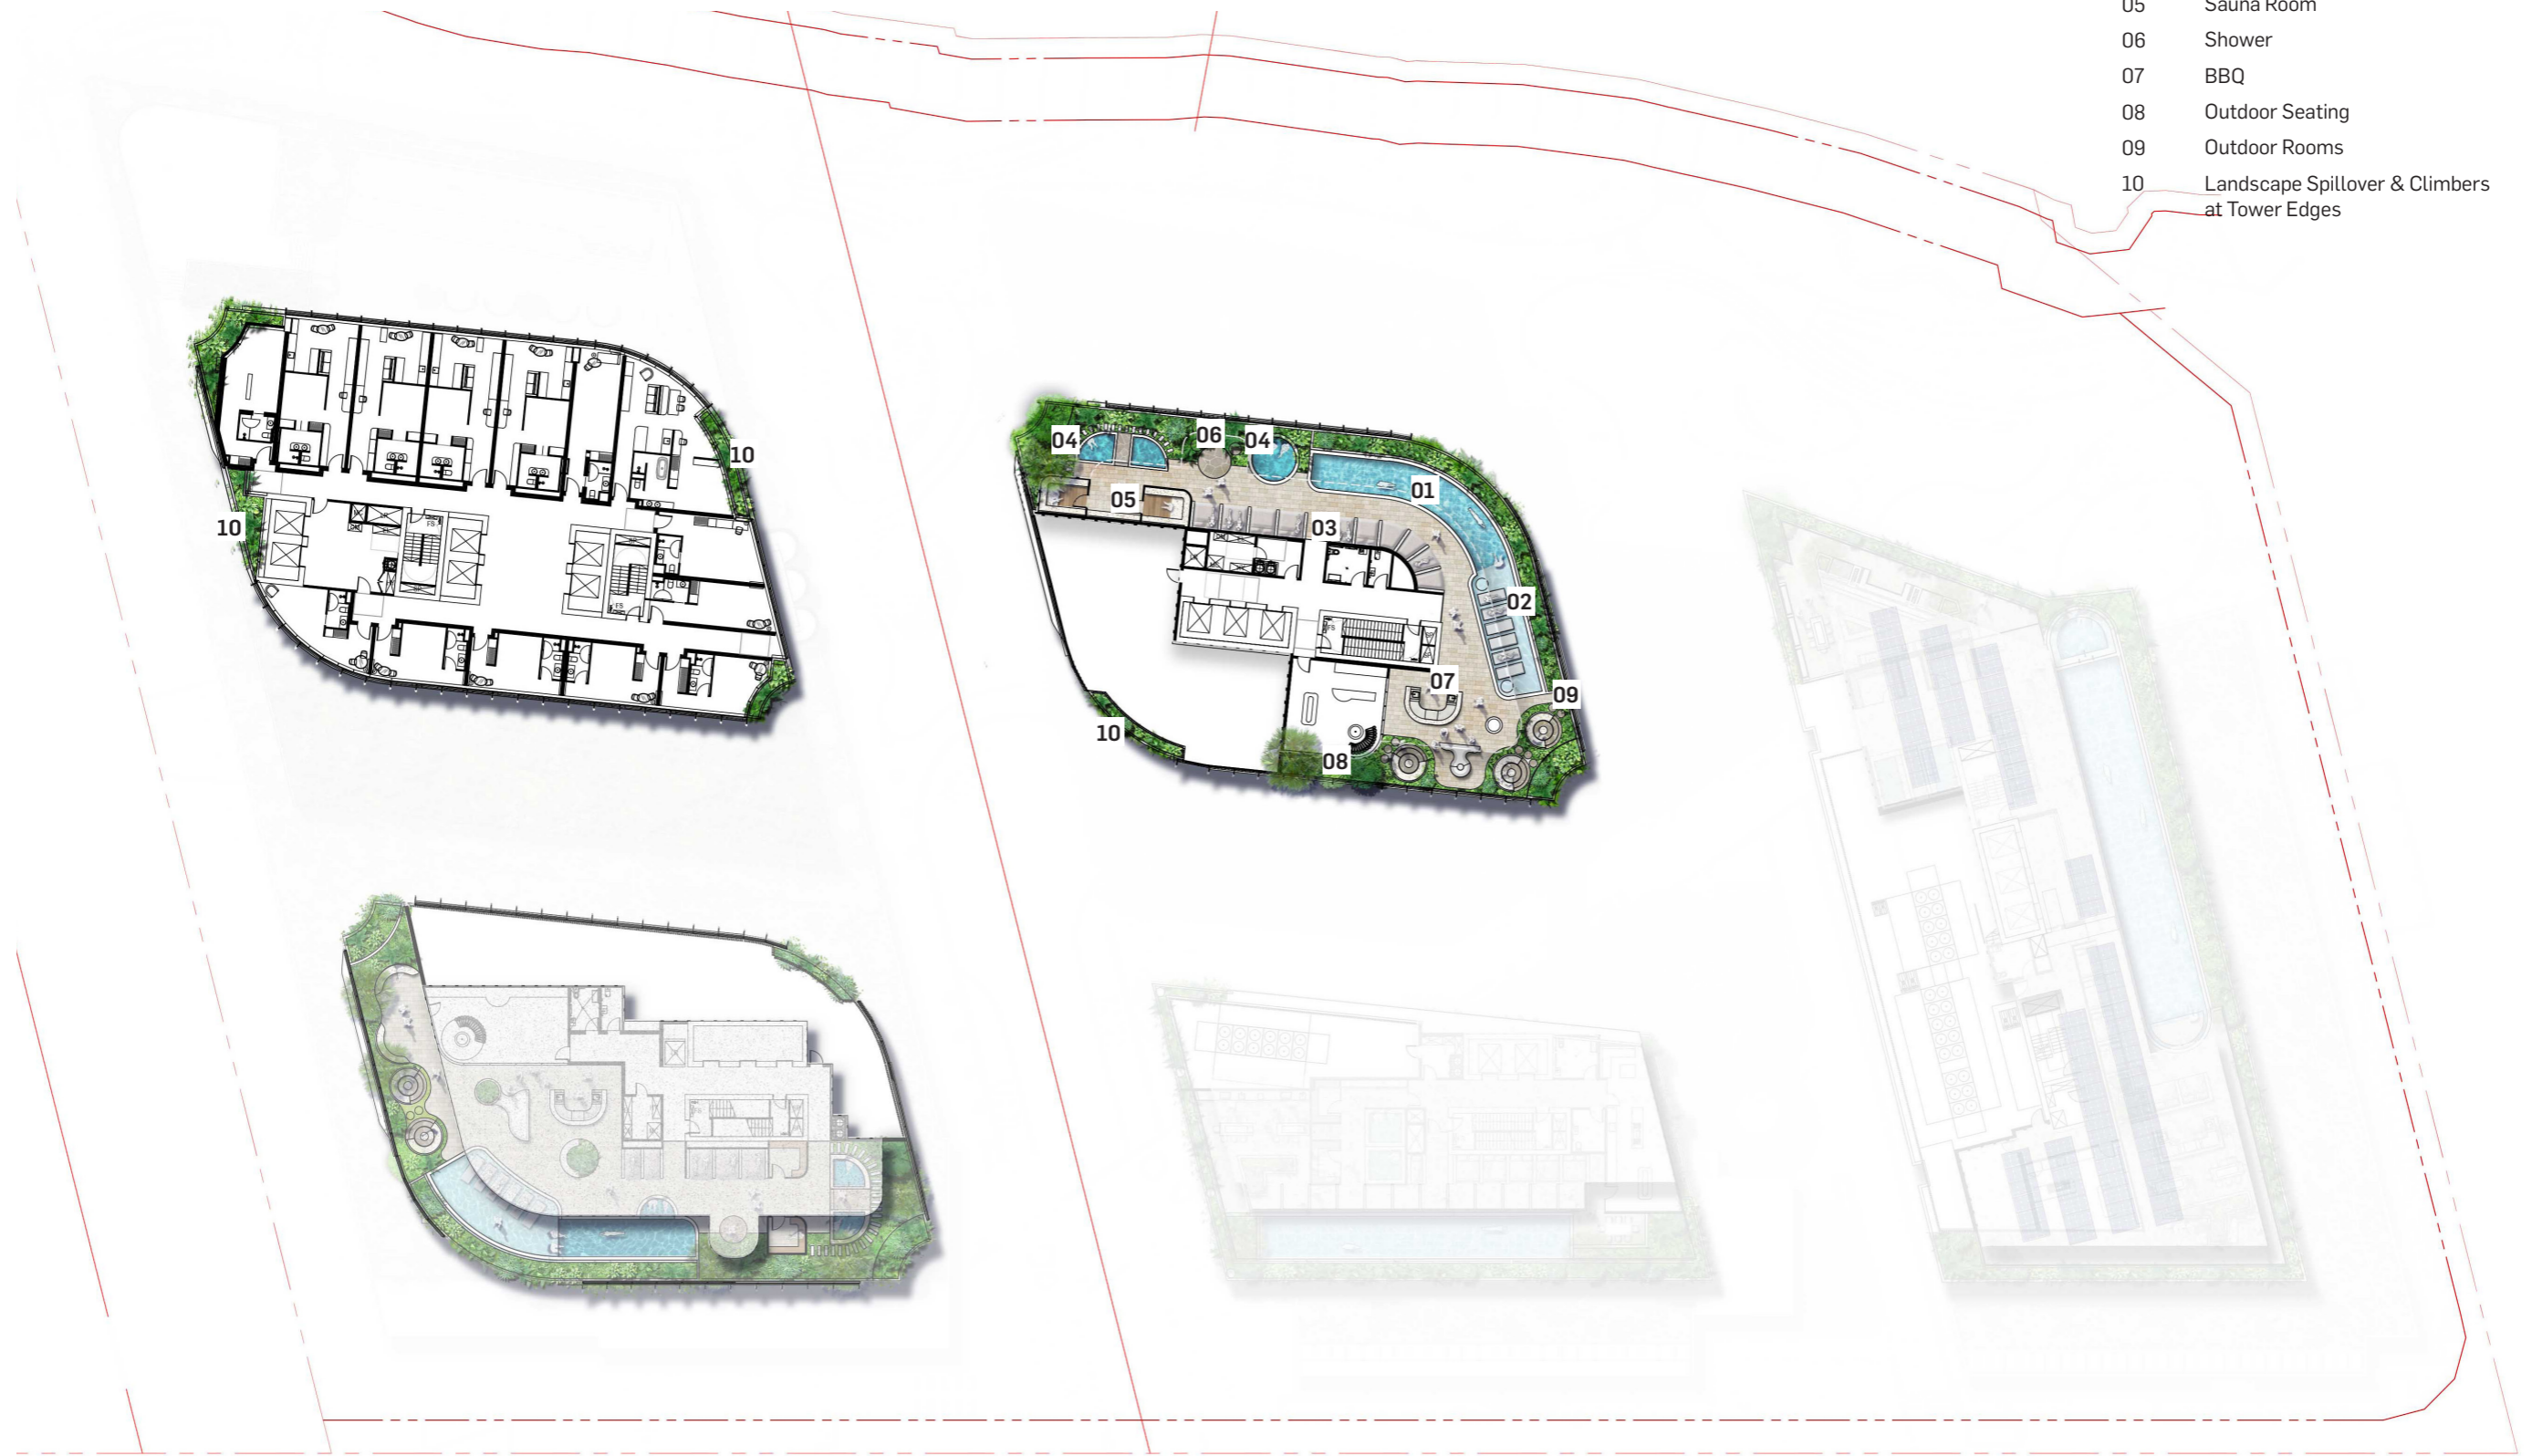

Site Boundary
Property Boundary

- LEGEND**
- 01 Lap Pool
 - 02 Hot Spa
 - 03 Cabanas
 - 04 Sun Lounges
 - 05 Outdoor Seating
 - 06 BBQ
 - 07 Sunset Lounge
 - 08 Layered Landscape Building Edges
 - 09 Landscape Spillover & Climbers at Tower Edges

- Site Boundary
- Property Boundary

- LEGEND**
- 01 Landscape Spillover & Climbers at Tower Edges

North Scale 1:500 @ A3

Landscape Design

3.12 LANDSCAPE PLAN - LEVEL 15

Site Boundary
Property Boundary

- LEGEND**
- 01 Pool
 - 02 Sun Lounges
 - 03 SPA
 - 04 Sauna Room
 - 05 Shower
 - 06 BBQ
 - 07 Outdoor Seating
 - 08 Outdoor Rooms
 - 09 Landscape Spillover & Climbers at Tower Edges

North Scale 1:500 @ A3

3.13 LANDSCAPE PLAN - LEVEL 16

Site Boundary
Property Boundary

LEGEND	
01	Pool
02	Sun Lounges
03	Cabina
04	SPA
05	Sauna Room
06	Shower
07	BBQ
08	Outdoor Seating
09	Outdoor Rooms
10	Landscape Spillover & Climbers at Tower Edges

North Scale 1:500 @ A3

3.14 LANDSCAPE PLAN - LEVEL 17

- Site Boundary
- Property Boundary

- LEGEND**
- 01 Landscape Spillover & Climbers at Tower Edges
 - 02 Tower 2 Roof

North Scale 1:500 @ A3

3.15 LANDSCAPE PLAN - LEVEL 18