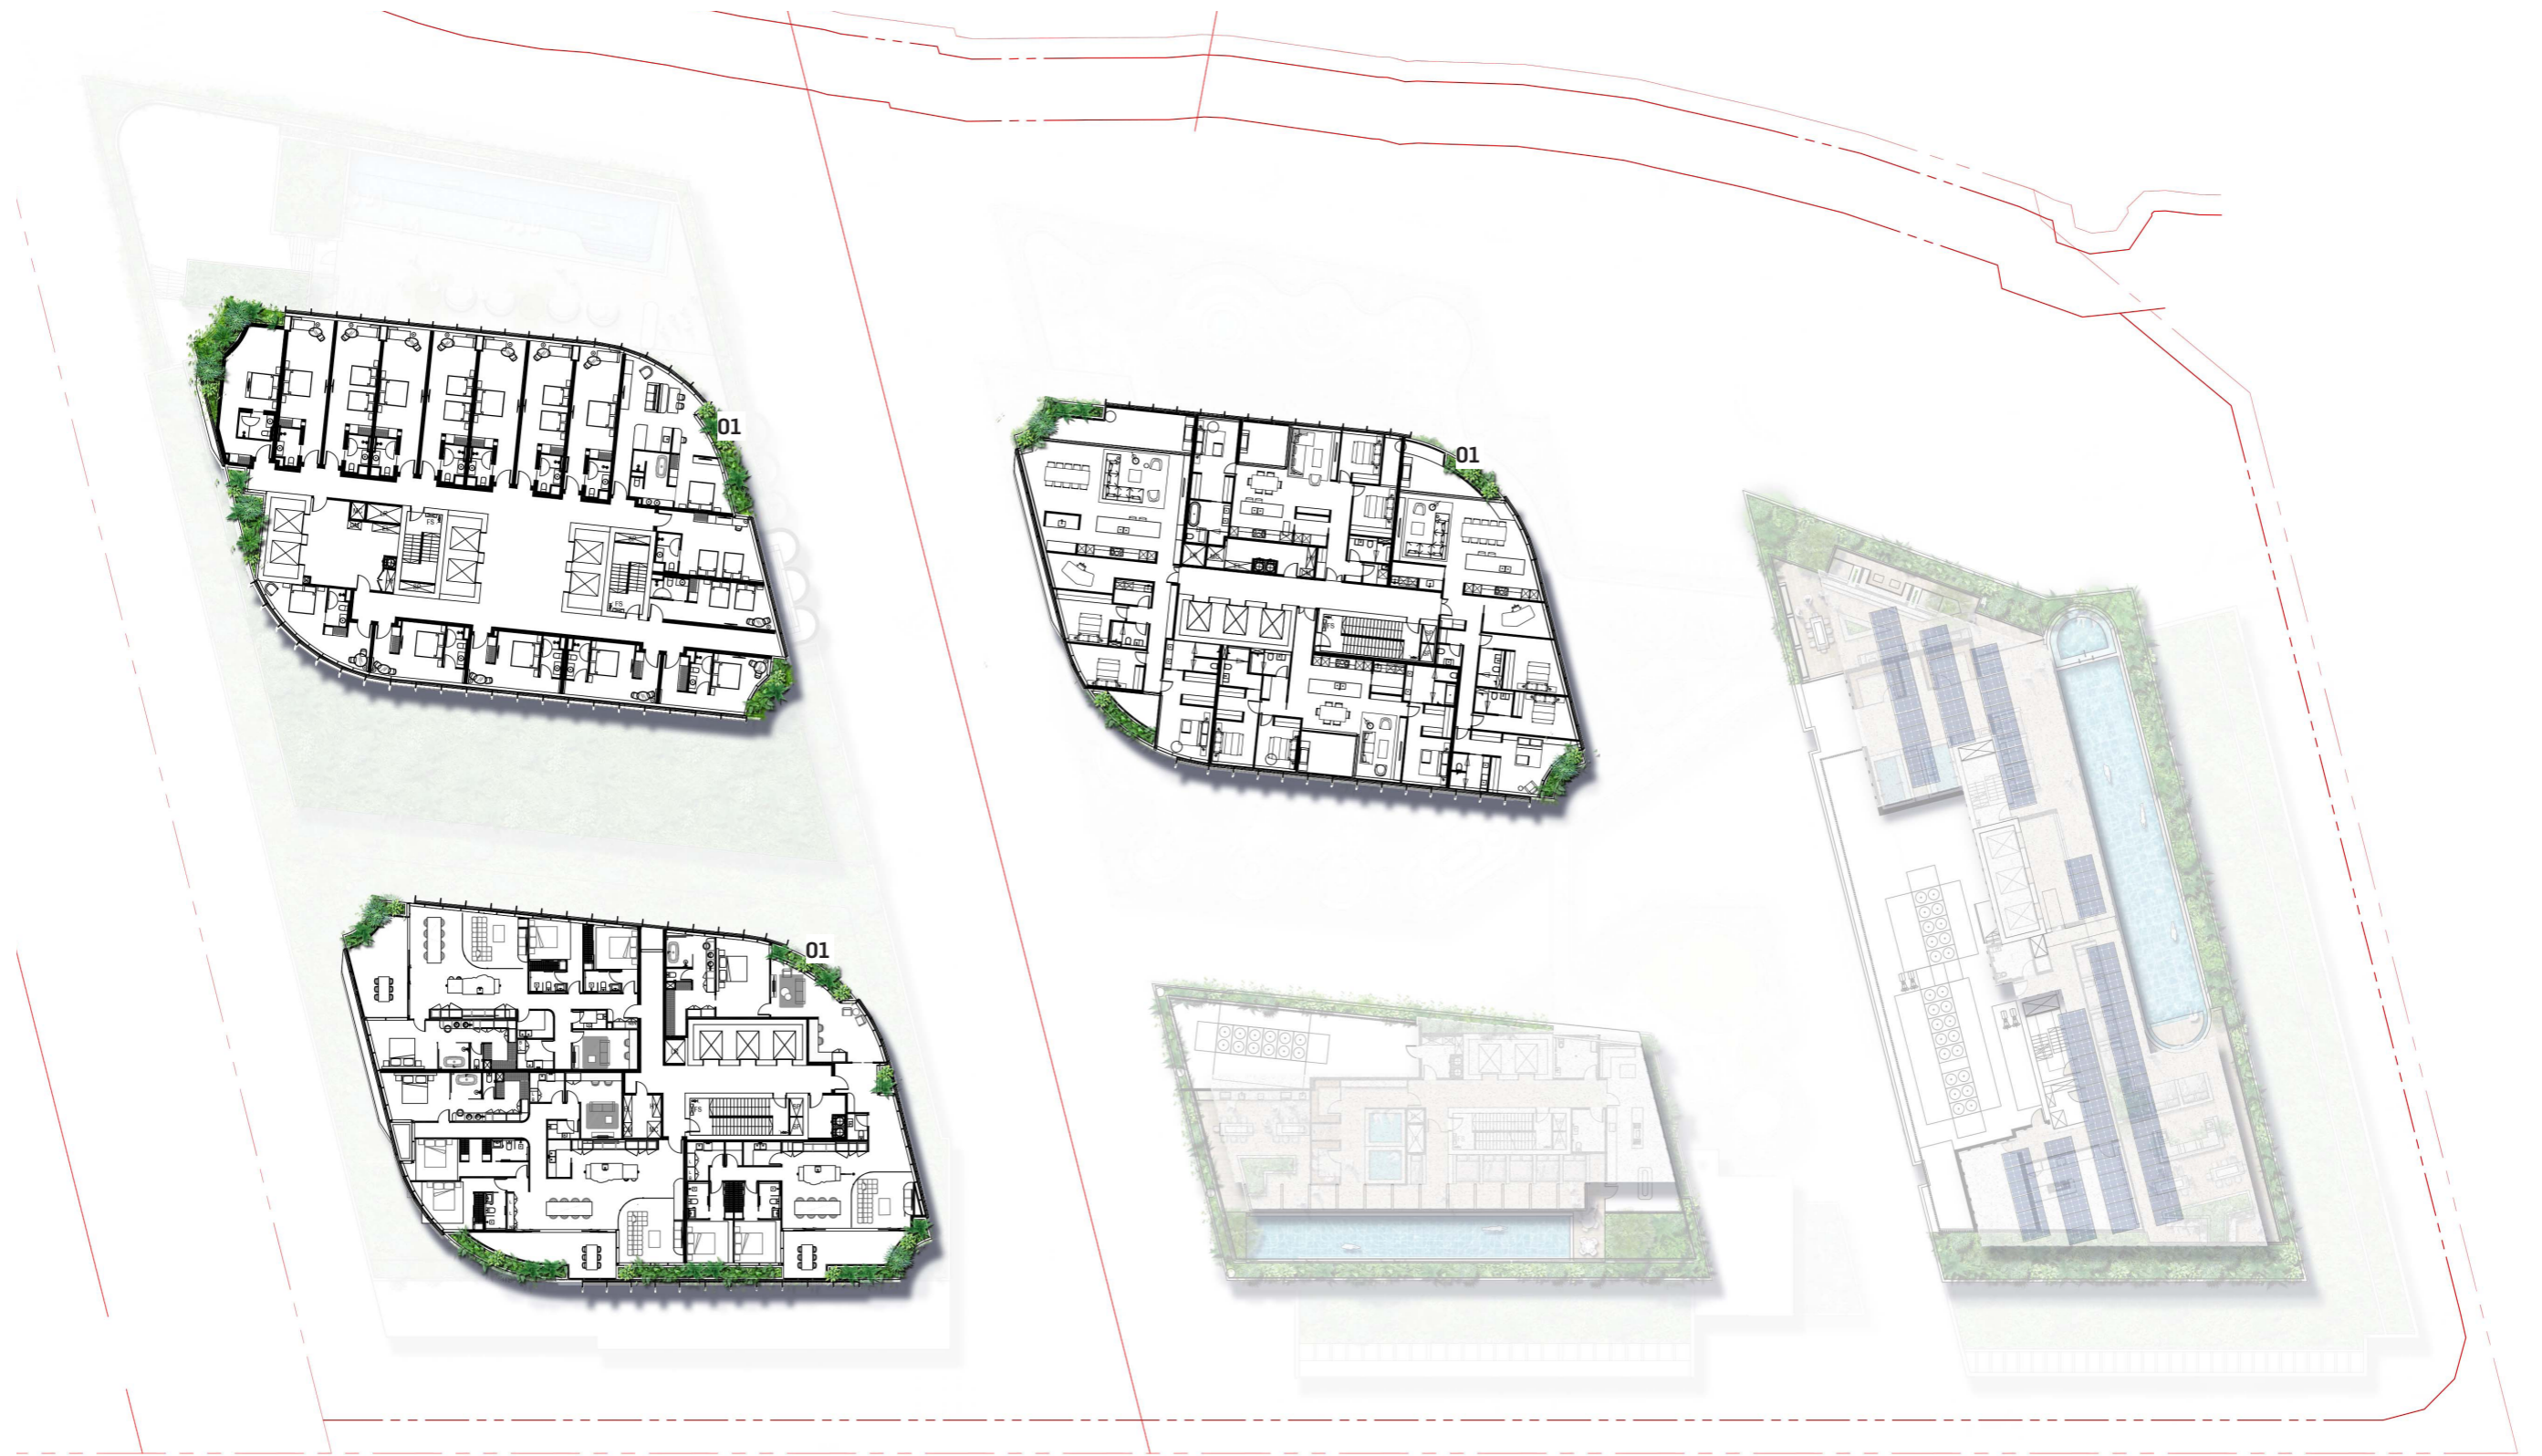

Site Boundary
Property Boundary

- LEGEND**
- 01 Garden Retreat
 - 02 Outdoor Room
 - 03 Ramp
 - 04 Riverview Garden
 - 05 Communal Seating
 - 06 Layered Landscape with Spillover at Building Edges
 - 07 Formal Landscape at Building-3 Edges

Site Boundary
Property Boundary

- LEGEND**
- 01 Lap Pool
 - 02 Hot Spa
 - 03 Cabanas
 - 04 Sun Lounges
 - 05 Outdoor Seating
 - 06 BBQ
 - 07 Sunset Lounge
 - 08 Layered Landscape Building Edges
 - 09 Landscape Spillover & Climbers at Tower Edges

North Scale 1:500 @ A3

3.10 LANDSCAPE PLAN - TYPICAL LEVELS (09-13)

Site Boundary
Property Boundary

LEGEND
01 Landscape Spillover & Climbers at Tower Edges

North Scale 1:500 @ A3

Landscape Design

3.11 LANDSCAPE PLAN - LEVEL 14

- Site Boundary
- Property Boundary

- LEGEND**
- 01 Landscape Spillover & Climbers at Tower Edges

North Scale 1:500 @ A3

Landscape Design

3.12 LANDSCAPE PLAN - LEVEL 15

Site Boundary
Property Boundary

- LEGEND**
- 01 Pool
 - 02 Sun Lounges
 - 03 SPA
 - 04 Sauna Room
 - 05 Shower
 - 06 BBQ
 - 07 Outdoor Seating
 - 08 Outdoor Rooms
 - 09 Landscape Spillover & Climbers at Tower Edges