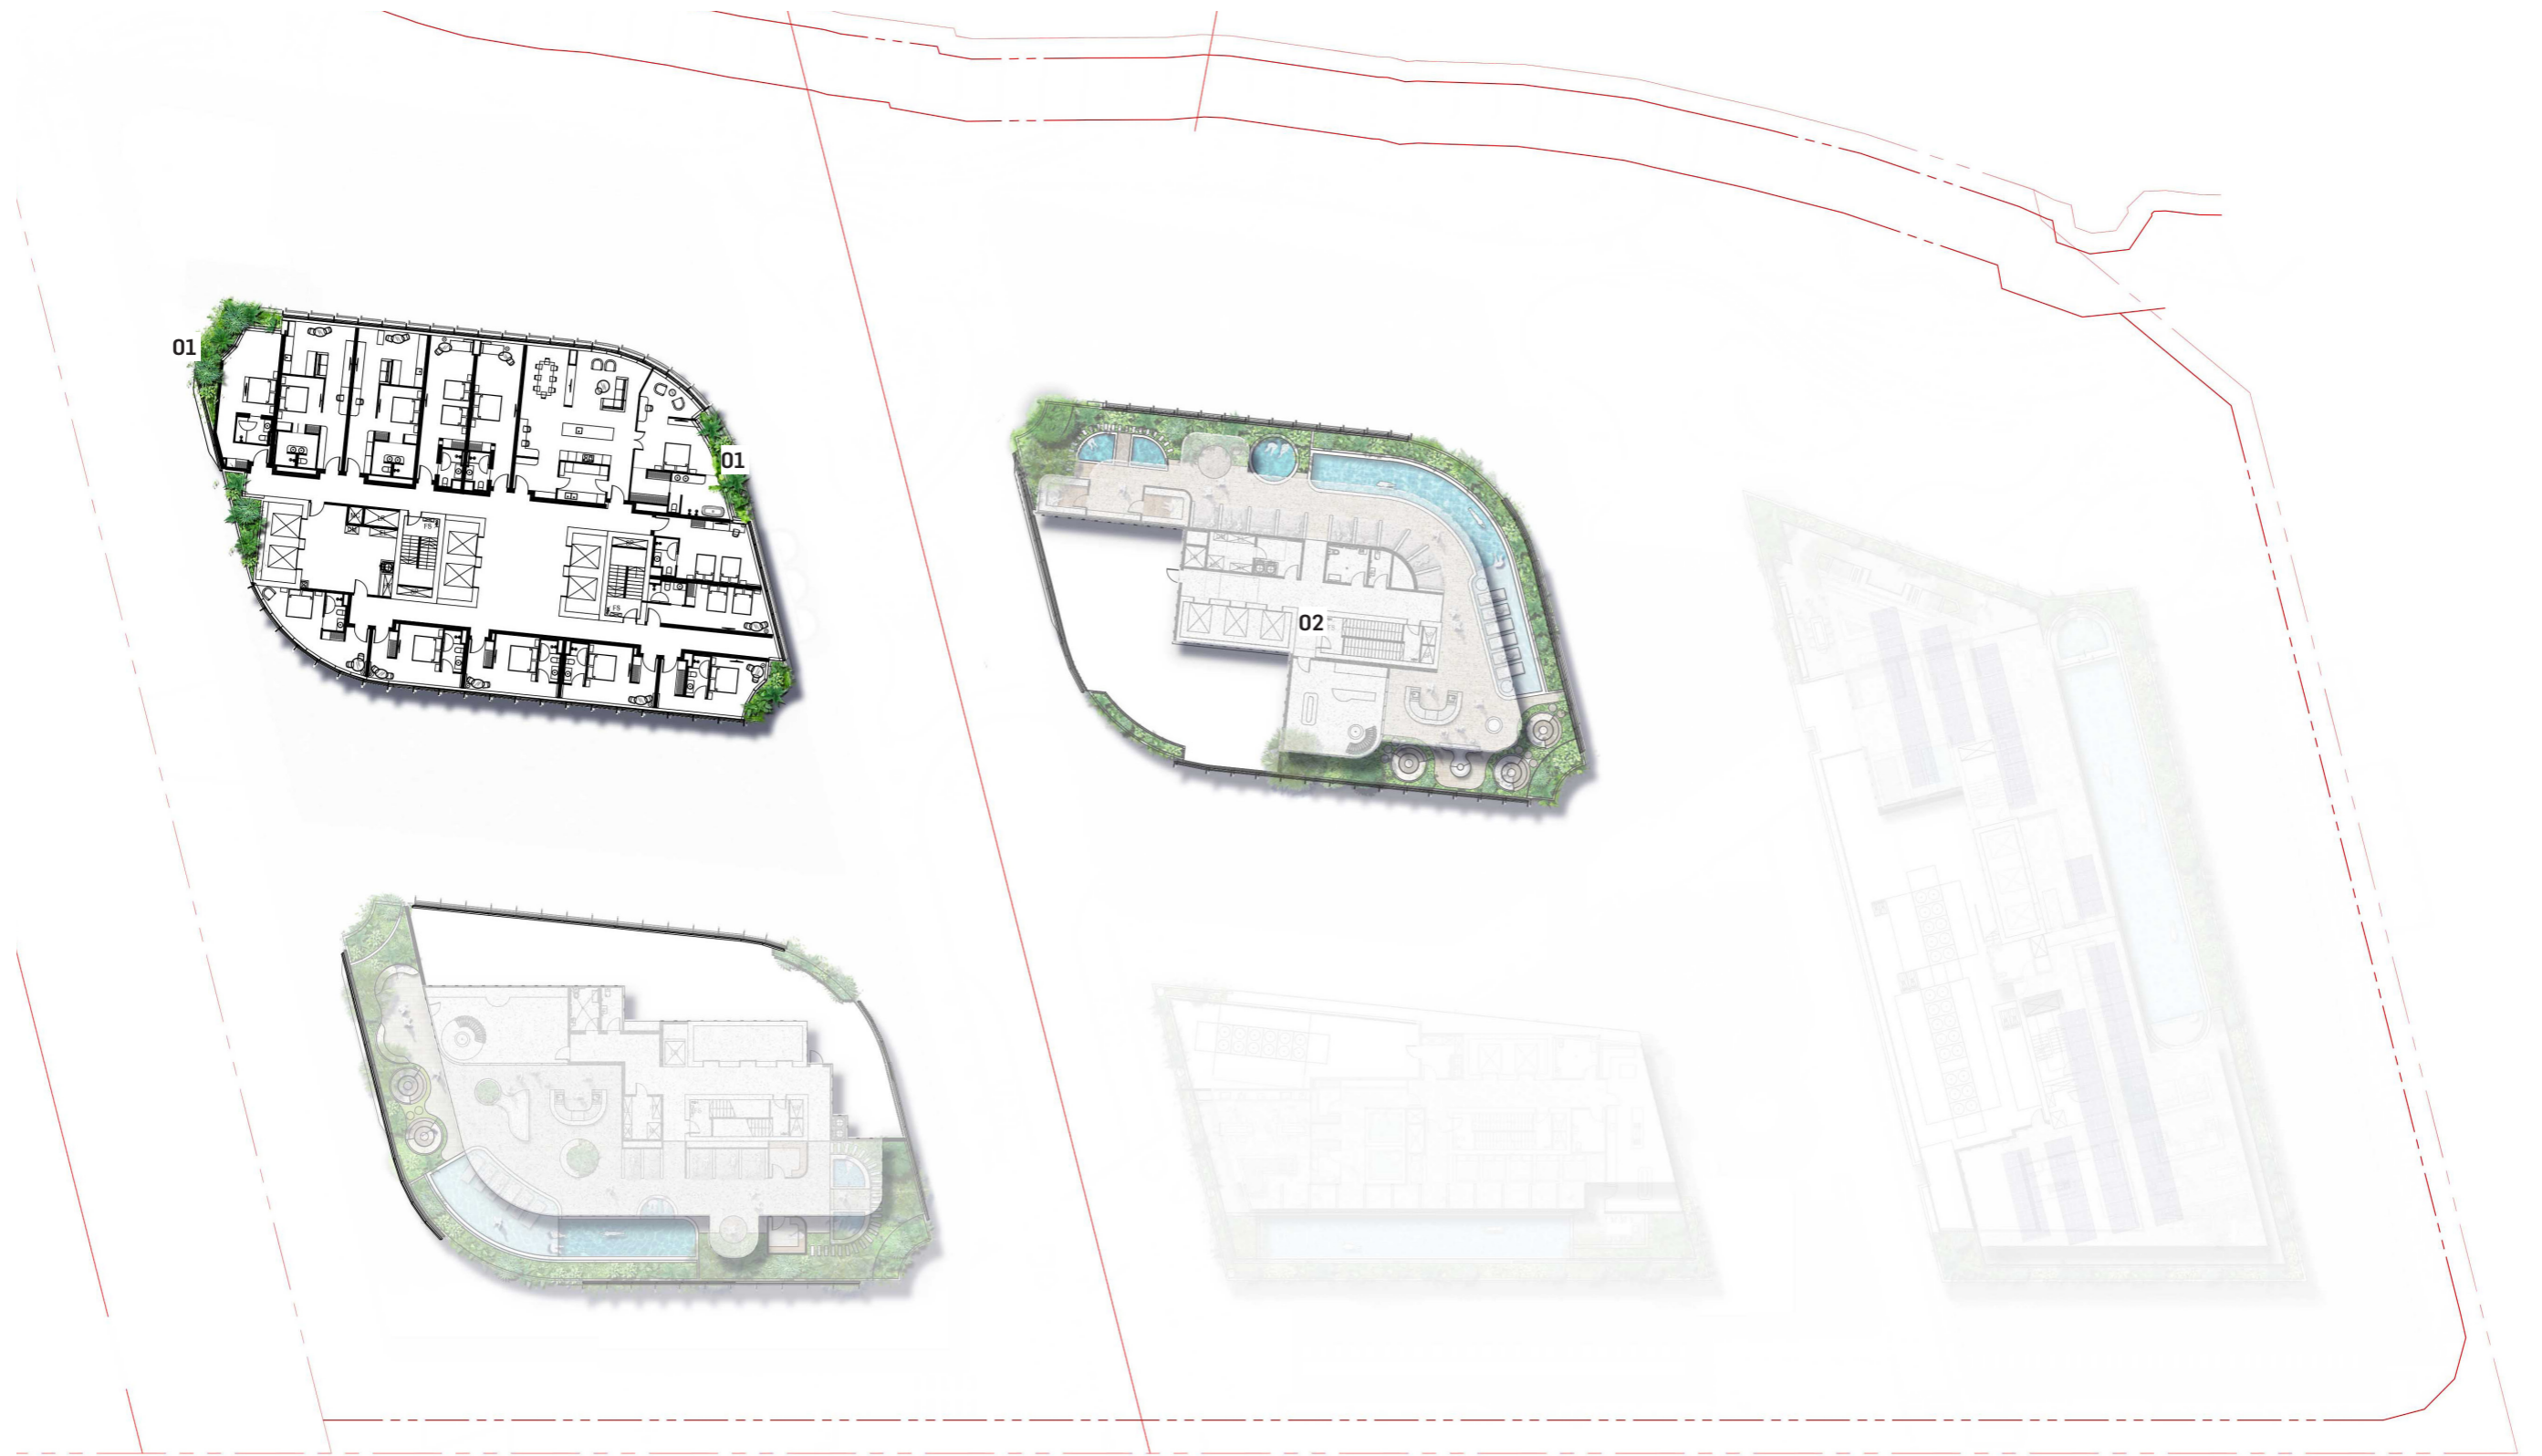

Site Boundary
Property Boundary

- LEGEND**
- 01 Lap Pool
 - 02 Hot Spa
 - 03 Cabanas
 - 04 Sun Lounges
 - 05 Outdoor Seating
 - 06 BBQ
 - 07 Sunset Lounge
 - 08 Layered Landscape Building Edges
 - 09 Landscape Spillover & Climbers at Tower Edges

- Site Boundary
- Property Boundary

- LEGEND**
- 01 Landscape Spillover & Climbers at Tower Edges

North Scale 1:500 @ A3

Landscape Design

3.12 LANDSCAPE PLAN - LEVEL 15

Site Boundary
Property Boundary

- LEGEND**
- 01 Pool
 - 02 Sun Lounges
 - 03 SPA
 - 04 Sauna Room
 - 05 Shower
 - 06 BBQ
 - 07 Outdoor Seating
 - 08 Outdoor Rooms
 - 09 Landscape Spillover & Climbers at Tower Edges

North Scale 1:500 @ A3

3.13 LANDSCAPE PLAN - LEVEL 16

Site Boundary
Property Boundary

LEGEND	
01	Pool
02	Sun Lounges
03	Cabina
04	SPA
05	Sauna Room
06	Shower
07	BBQ
08	Outdoor Seating
09	Outdoor Rooms
10	Landscape Spillover & Climbers at Tower Edges

North Scale 1:500 @ A3

3.14 LANDSCAPE PLAN - LEVEL 17

- Site Boundary
- Property Boundary

- LEGEND**
- 01 Landscape Spillover & Climbers at Tower Edges
 - 02 Tower 2 Roof

North Scale 1:500 @ A3

3.15 LANDSCAPE PLAN - LEVEL 18