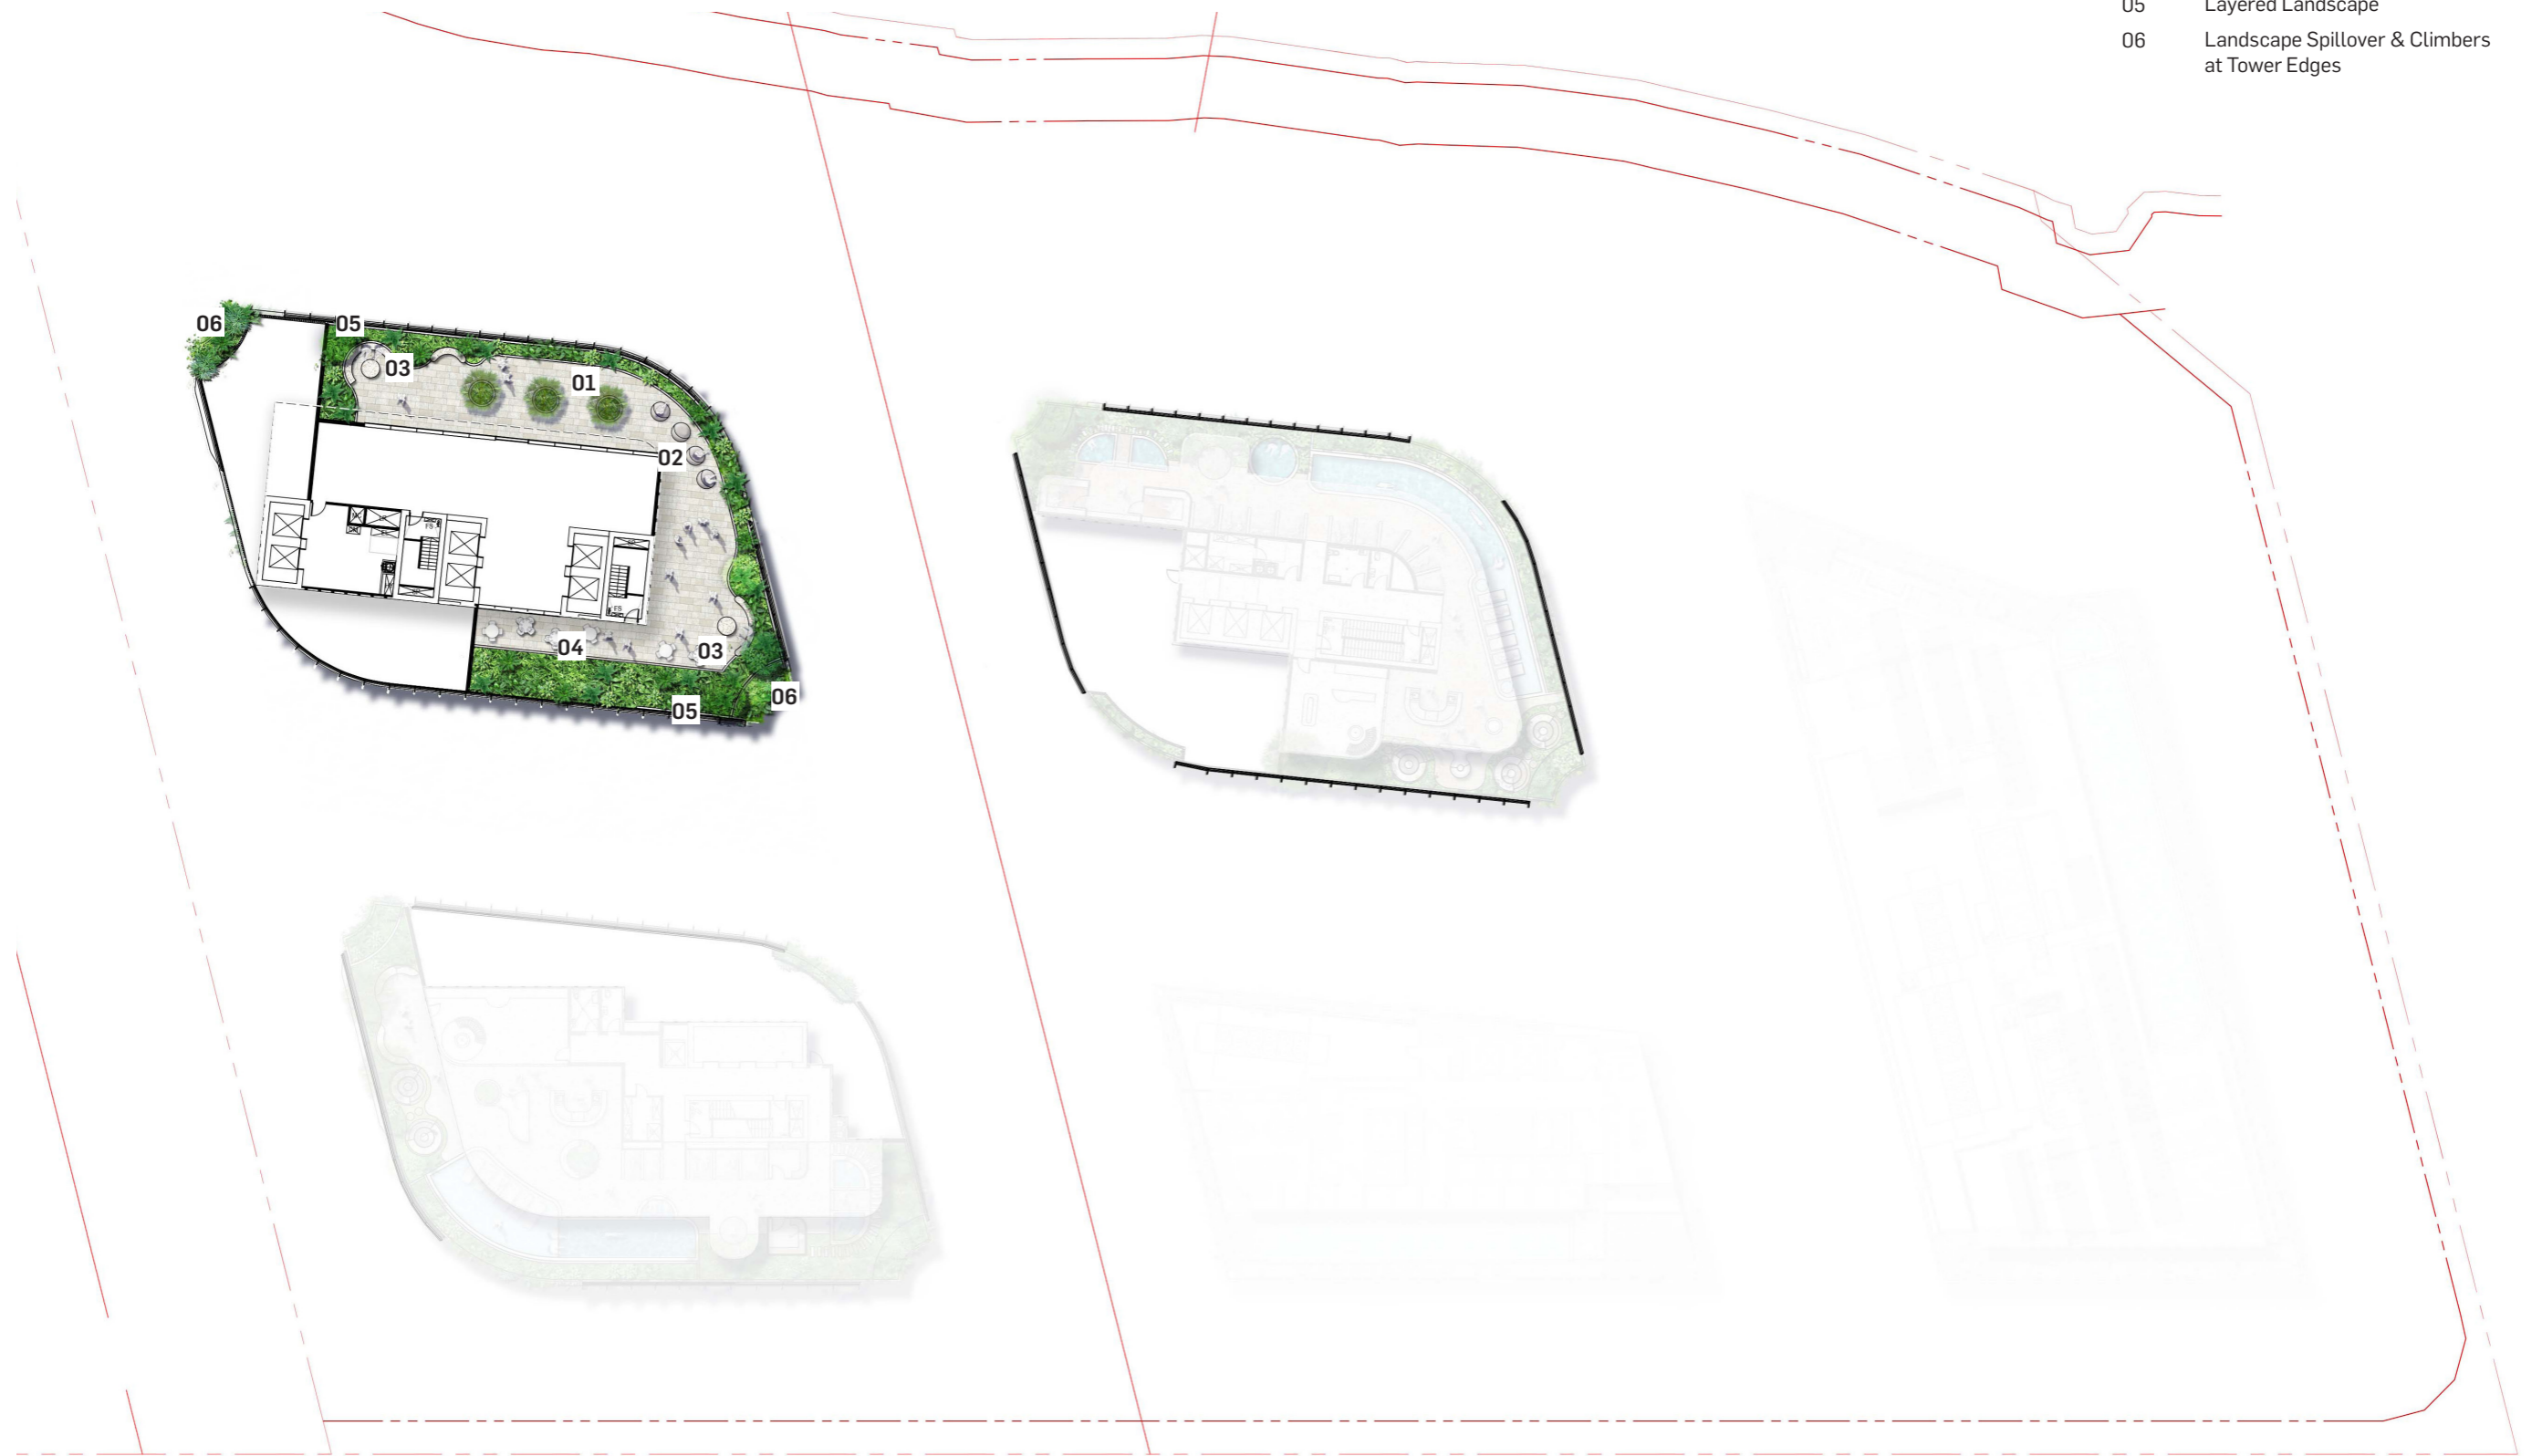

North Scale 1:500 @ A3

3.14 LANDSCAPE PLAN - LEVEL 17

- Site Boundary
- Property Boundary

- LEGEND**
- 01 Landscape Spillover & Climbers at Tower Edges
 - 02 Tower 2 Roof

North Scale 1:500 @ A3

3.15 LANDSCAPE PLAN - LEVEL 18

Site Boundary
Property Boundary

LEGEND
01 Landscape Spillover & Climbers at Tower Edges

North Scale 1:500 @ A3

3.16 LANDSCAPE PLAN - LEVEL 19

Site Boundary
Property Boundary

LEGEND	
01	Potted Palm Tree
02	Riverview Seating
03	Outdoor Seating
04	Outdoor Dining
05	Layered Landscape
06	Landscape Spillover & Climbers at Tower Edges