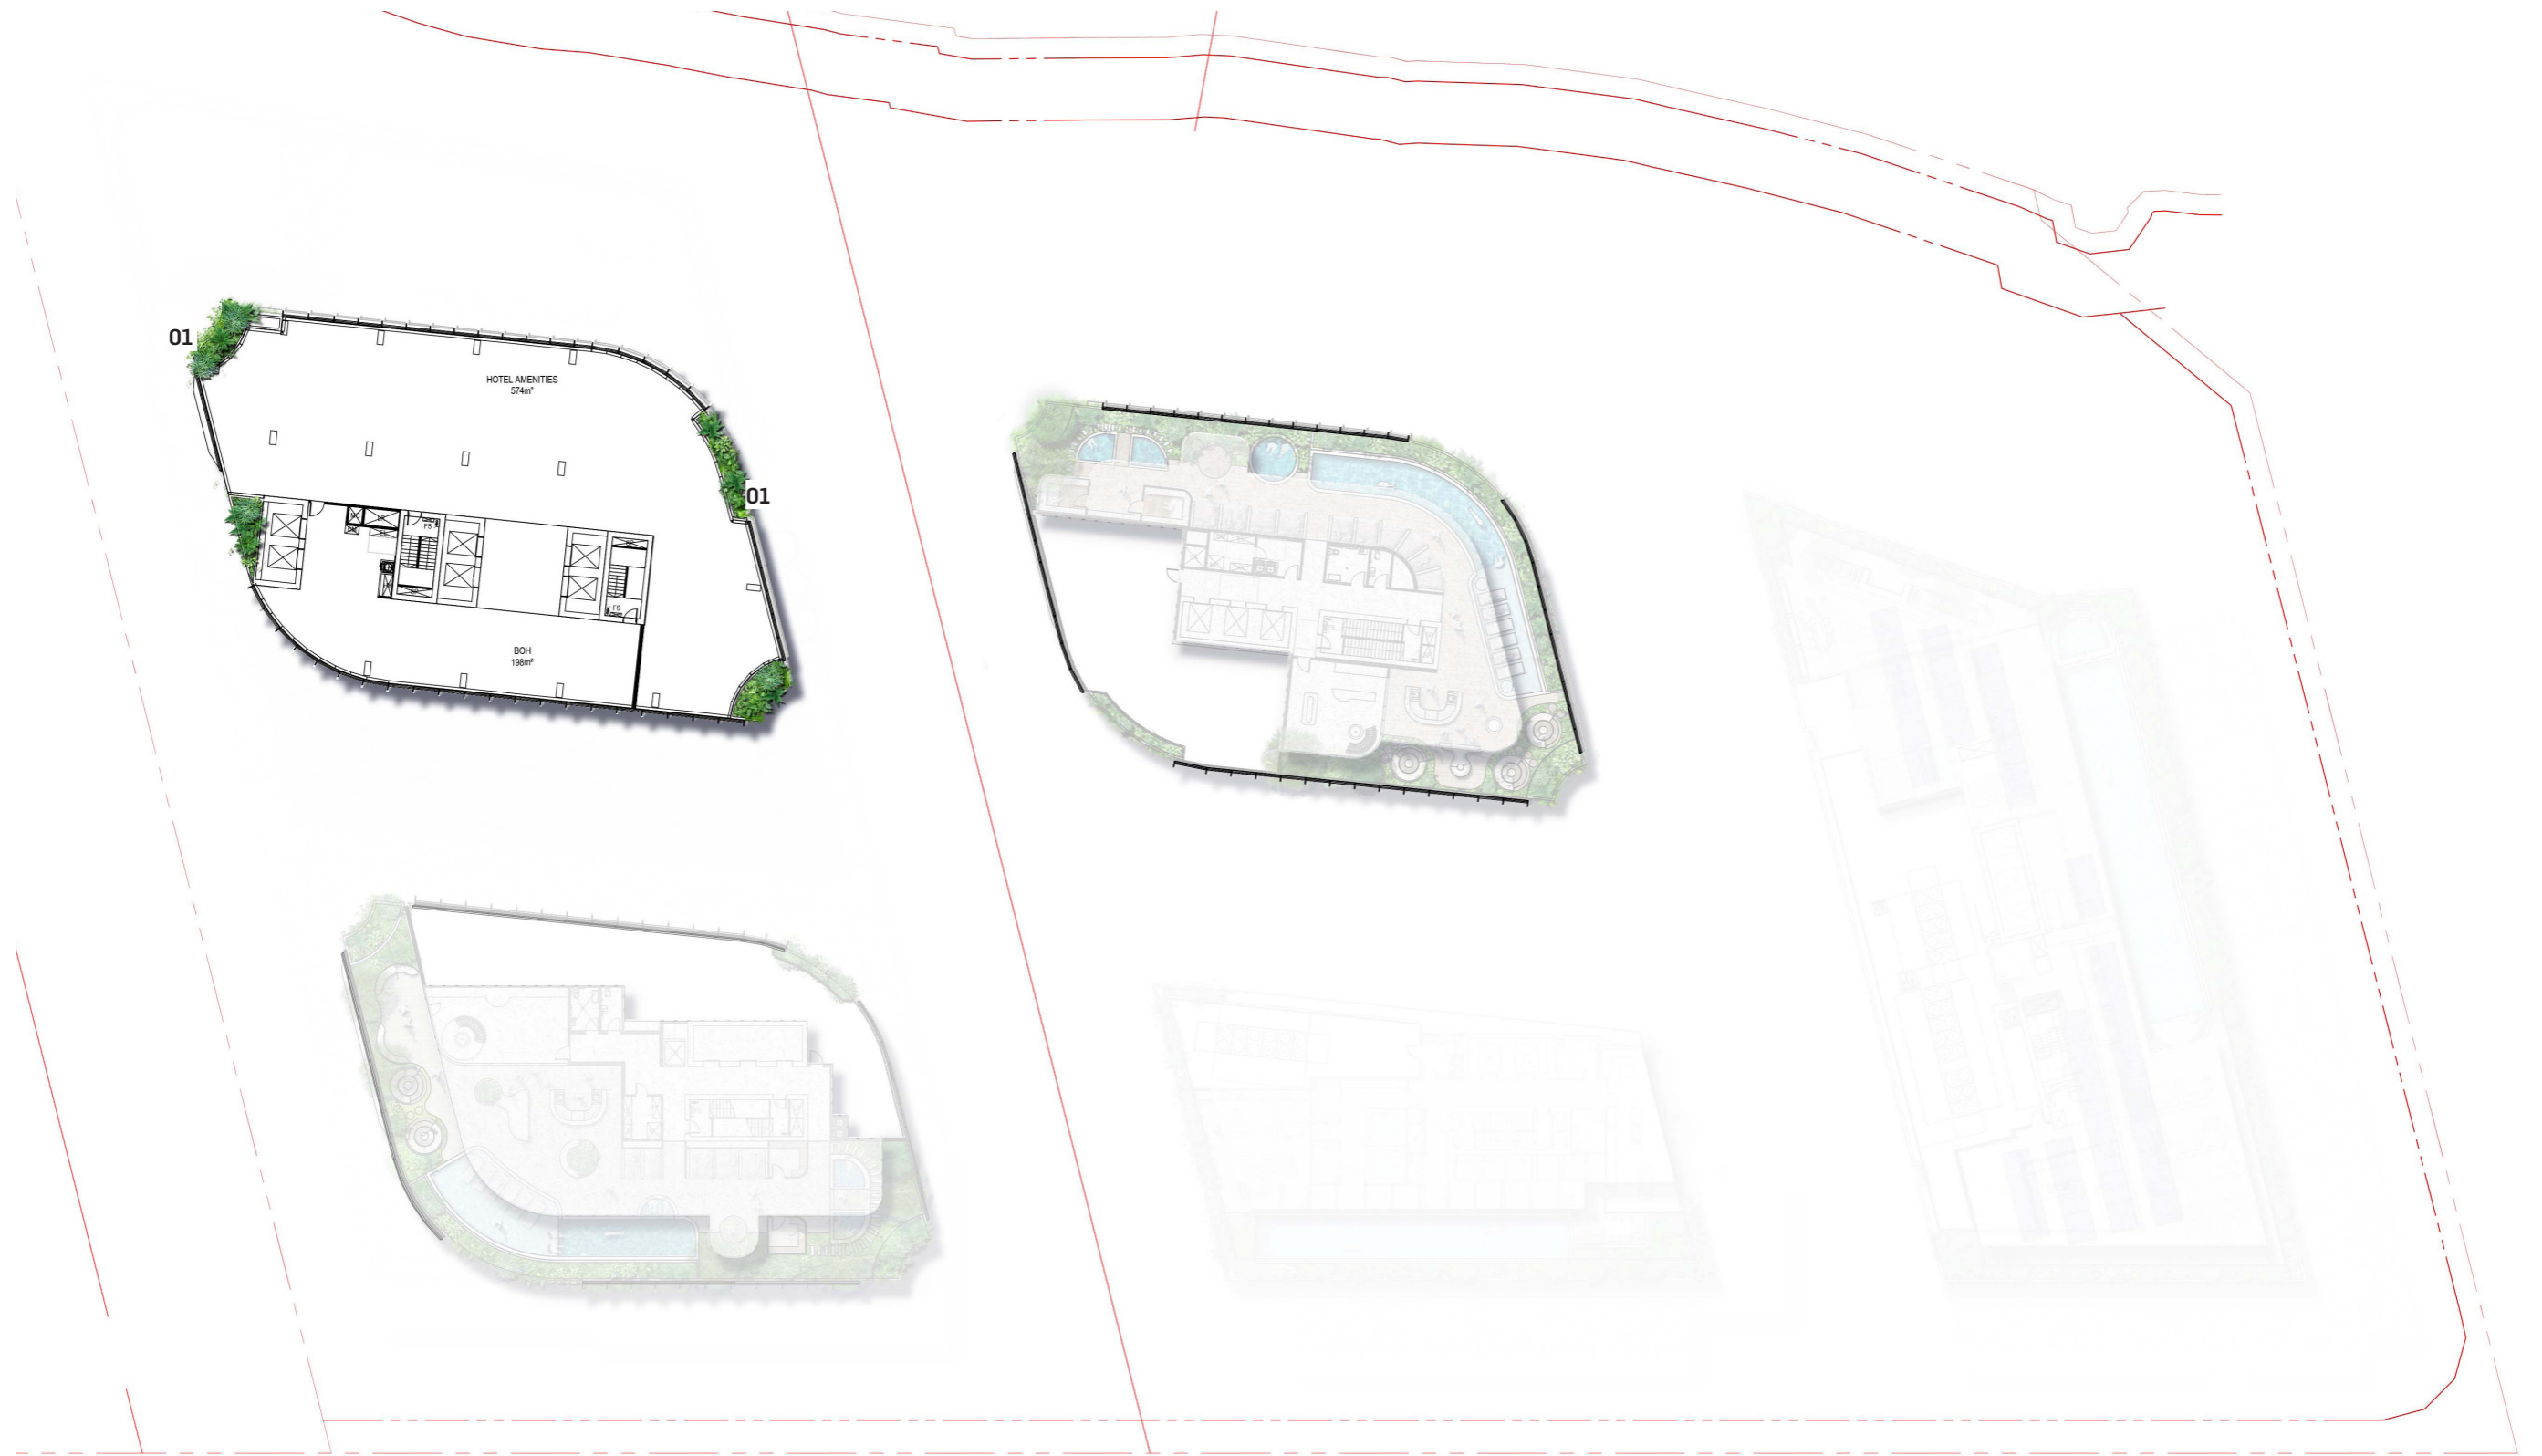

North Scale 1:500 @ A3

3.13 LANDSCAPE PLAN - LEVEL 16

Site Boundary
Property Boundary

LEGEND	
01	Pool
02	Sun Lounges
03	Cabina
04	SPA
05	Sauna Room
06	Shower
07	BBQ
08	Outdoor Seating
09	Outdoor Rooms
10	Landscape Spillover & Climbers at Tower Edges

North Scale 1:500 @ A3

3.14 LANDSCAPE PLAN - LEVEL 17

- Site Boundary
- Property Boundary

- LEGEND**
- 01 Landscape Spillover & Climbers at Tower Edges
 - 02 Tower 2 Roof

North Scale 1:500 @ A3

3.15 LANDSCAPE PLAN - LEVEL 18

Site Boundary
Property Boundary

LEGEND
01 Landscape Spillover & Climbers at Tower Edges

North Scale 1:500 @ A3

3.16 LANDSCAPE PLAN - LEVEL 19

Site Boundary
Property Boundary

LEGEND	
01	Potted Palm Tree
02	Riverview Seating
03	Outdoor Seating
04	Outdoor Dining
05	Layered Landscape
06	Landscape Spillover & Climbers at Tower Edges