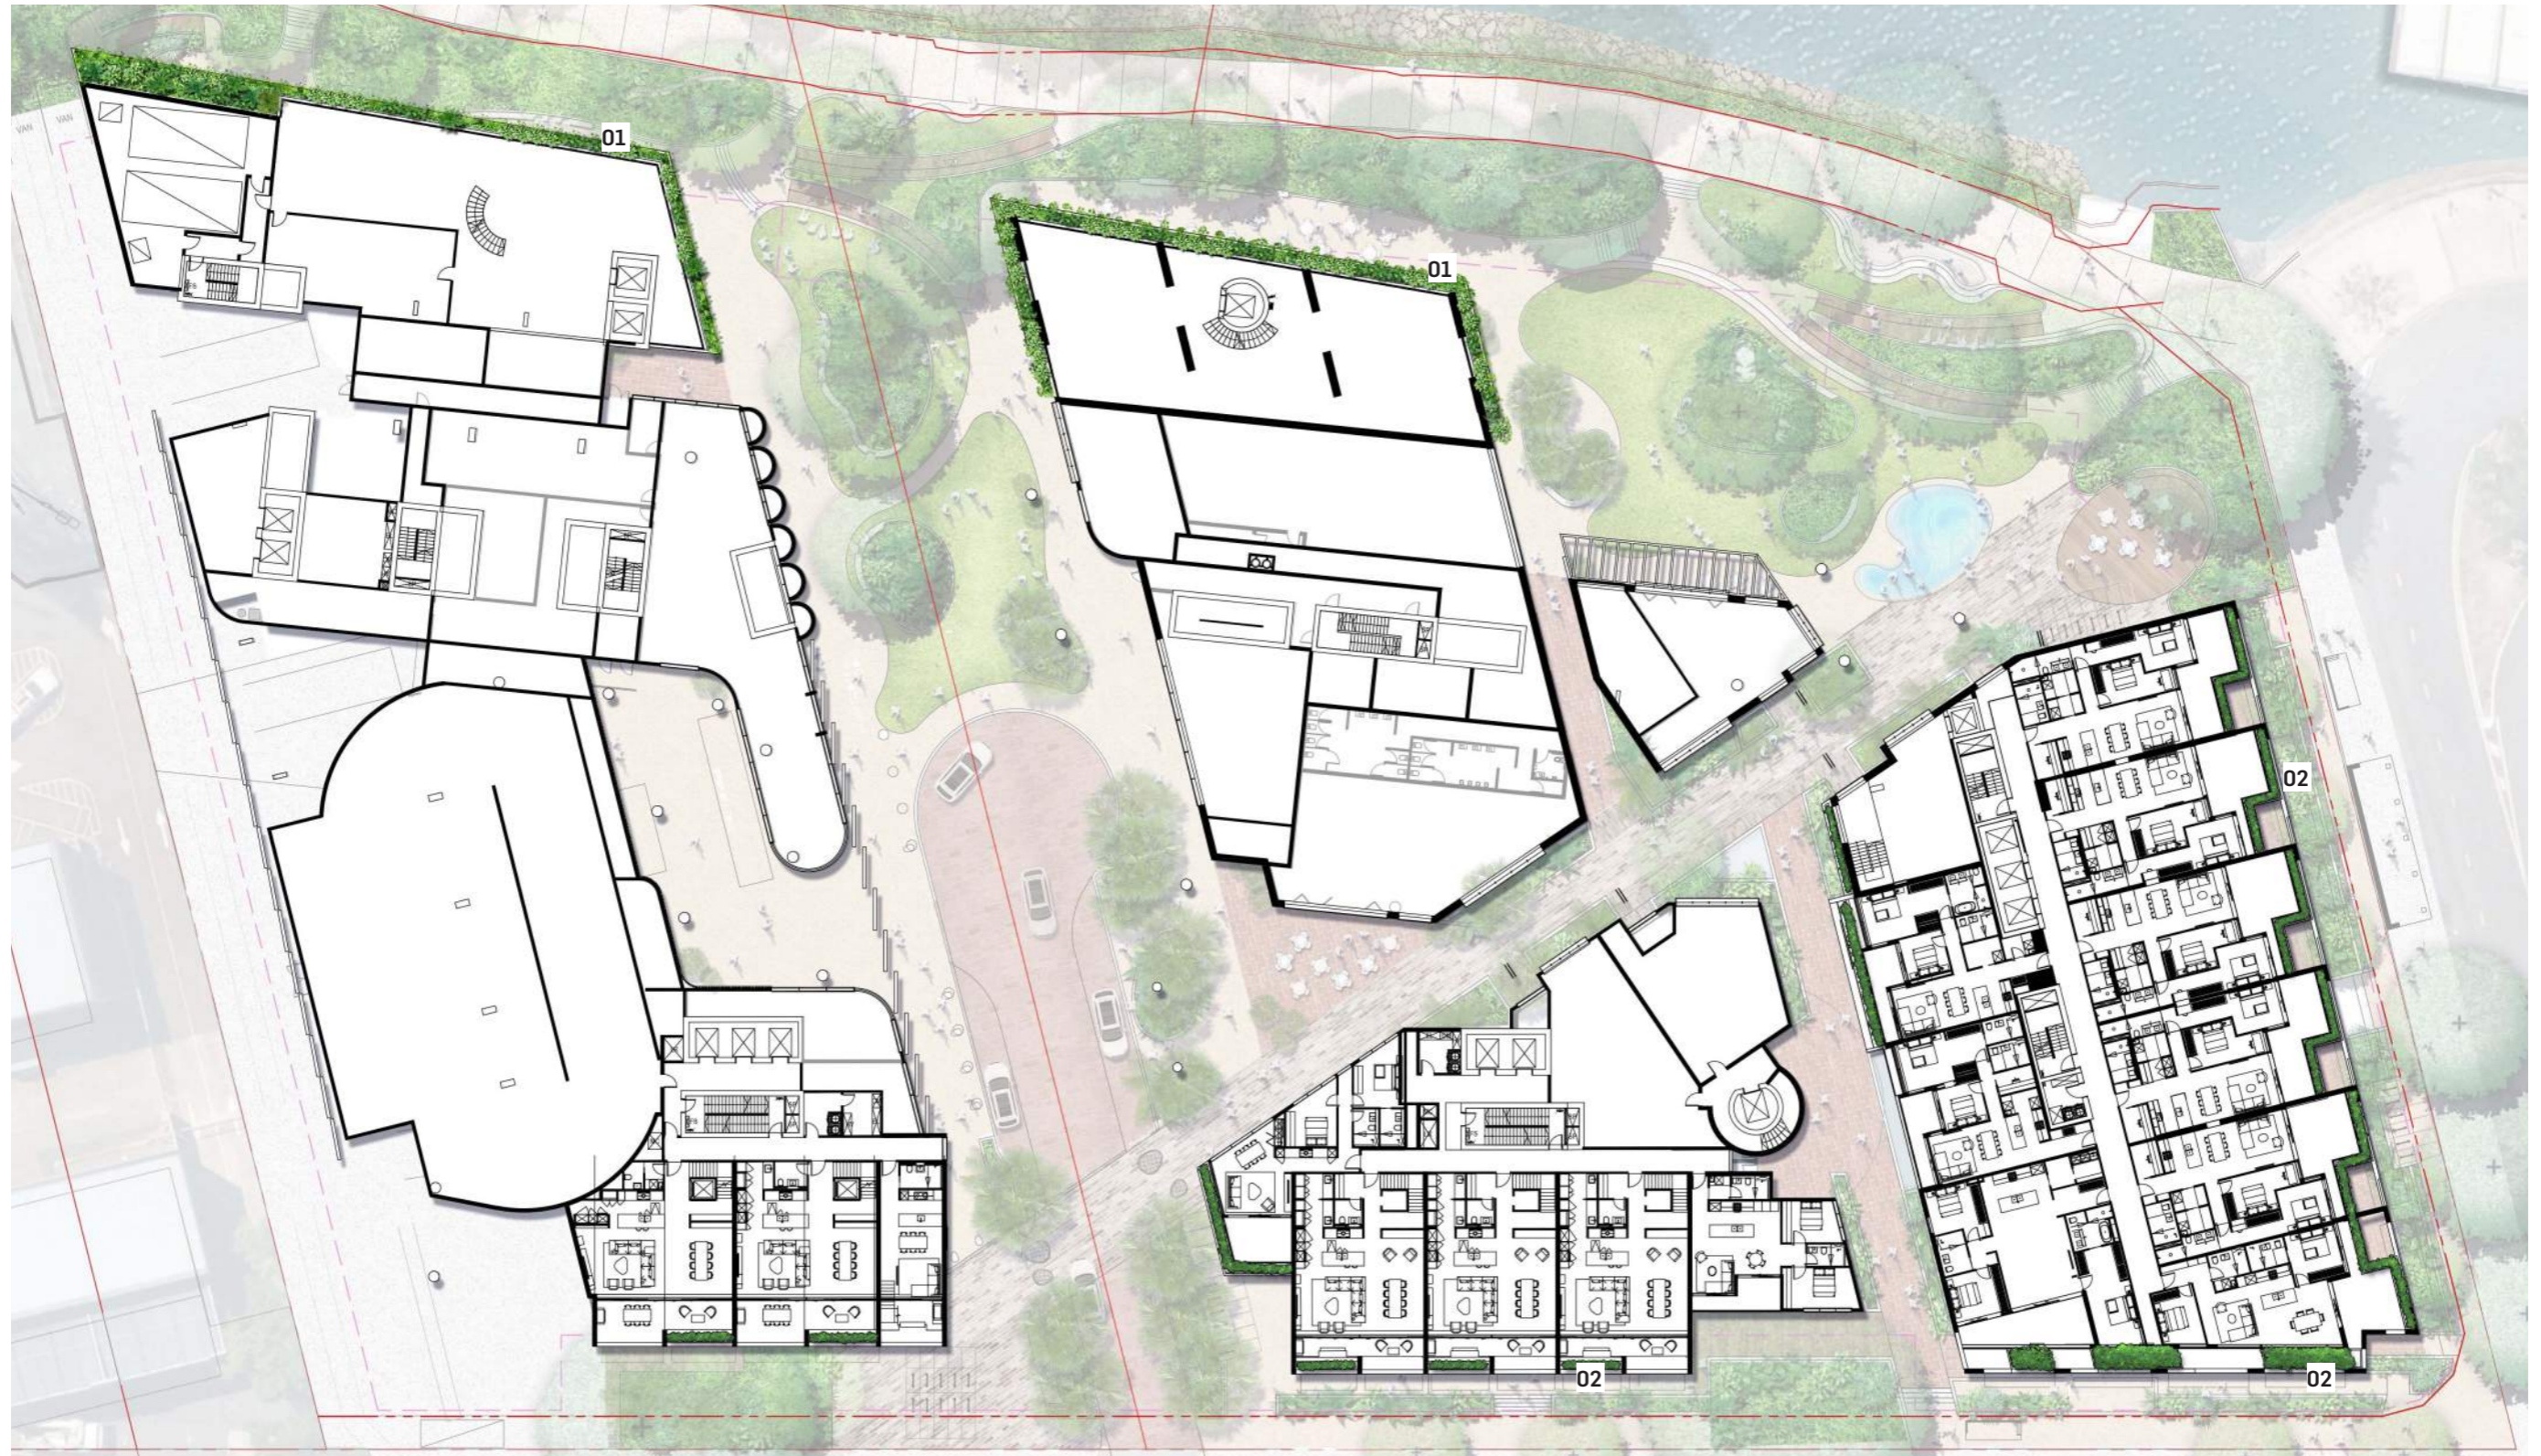

3.3 LANDSCAPE PLAN - LEVEL 01

- Site Boundary
- Property Boundary

- LEGEND**
- 01 Layered Landscape with Spillover at Building Edges
 - 02 Formal Landscape at Building-3 Edges

3.4 LANDSCAPE PLAN - LEVEL 02

Site Boundary
Property Boundary

- LEGEND**
- 01 Garden Retreat
 - 02 Outdoor Room
 - 03 Ramp
 - 04 Riverview Garden
 - 05 Communal Seating
 - 06 Layered Landscape with Spillover at Building Edges
 - 07 Formal Landscape at Building-3 Edges

North Scale 1:500 @ A3

3.5 LANDSCAPE PLAN - LEVEL 03-04

Site Boundary
Property Boundary

- LEGEND**
- 01 Layered Landscape with Spillover at Building Edges
 - 02 Formal Landscape at Building-3 Edges
 - 03 Green Roof (At Level-04 only)
 - 04 Landscape Spillover & Climbers at Tower Edges

Site Boundary
Property Boundary

- LEGEND**
- 01 Lap Pool
 - 02 Hot Spa
 - 03 Cabanas
 - 04 Sun Lounges
 - 05 Outdoor Seating
 - 06 BBQ
 - 07 Sunset Lounge
 - 08 Layered Landscape Building Edges
 - 09 Landscape Spillover & Climbers at Tower Edges