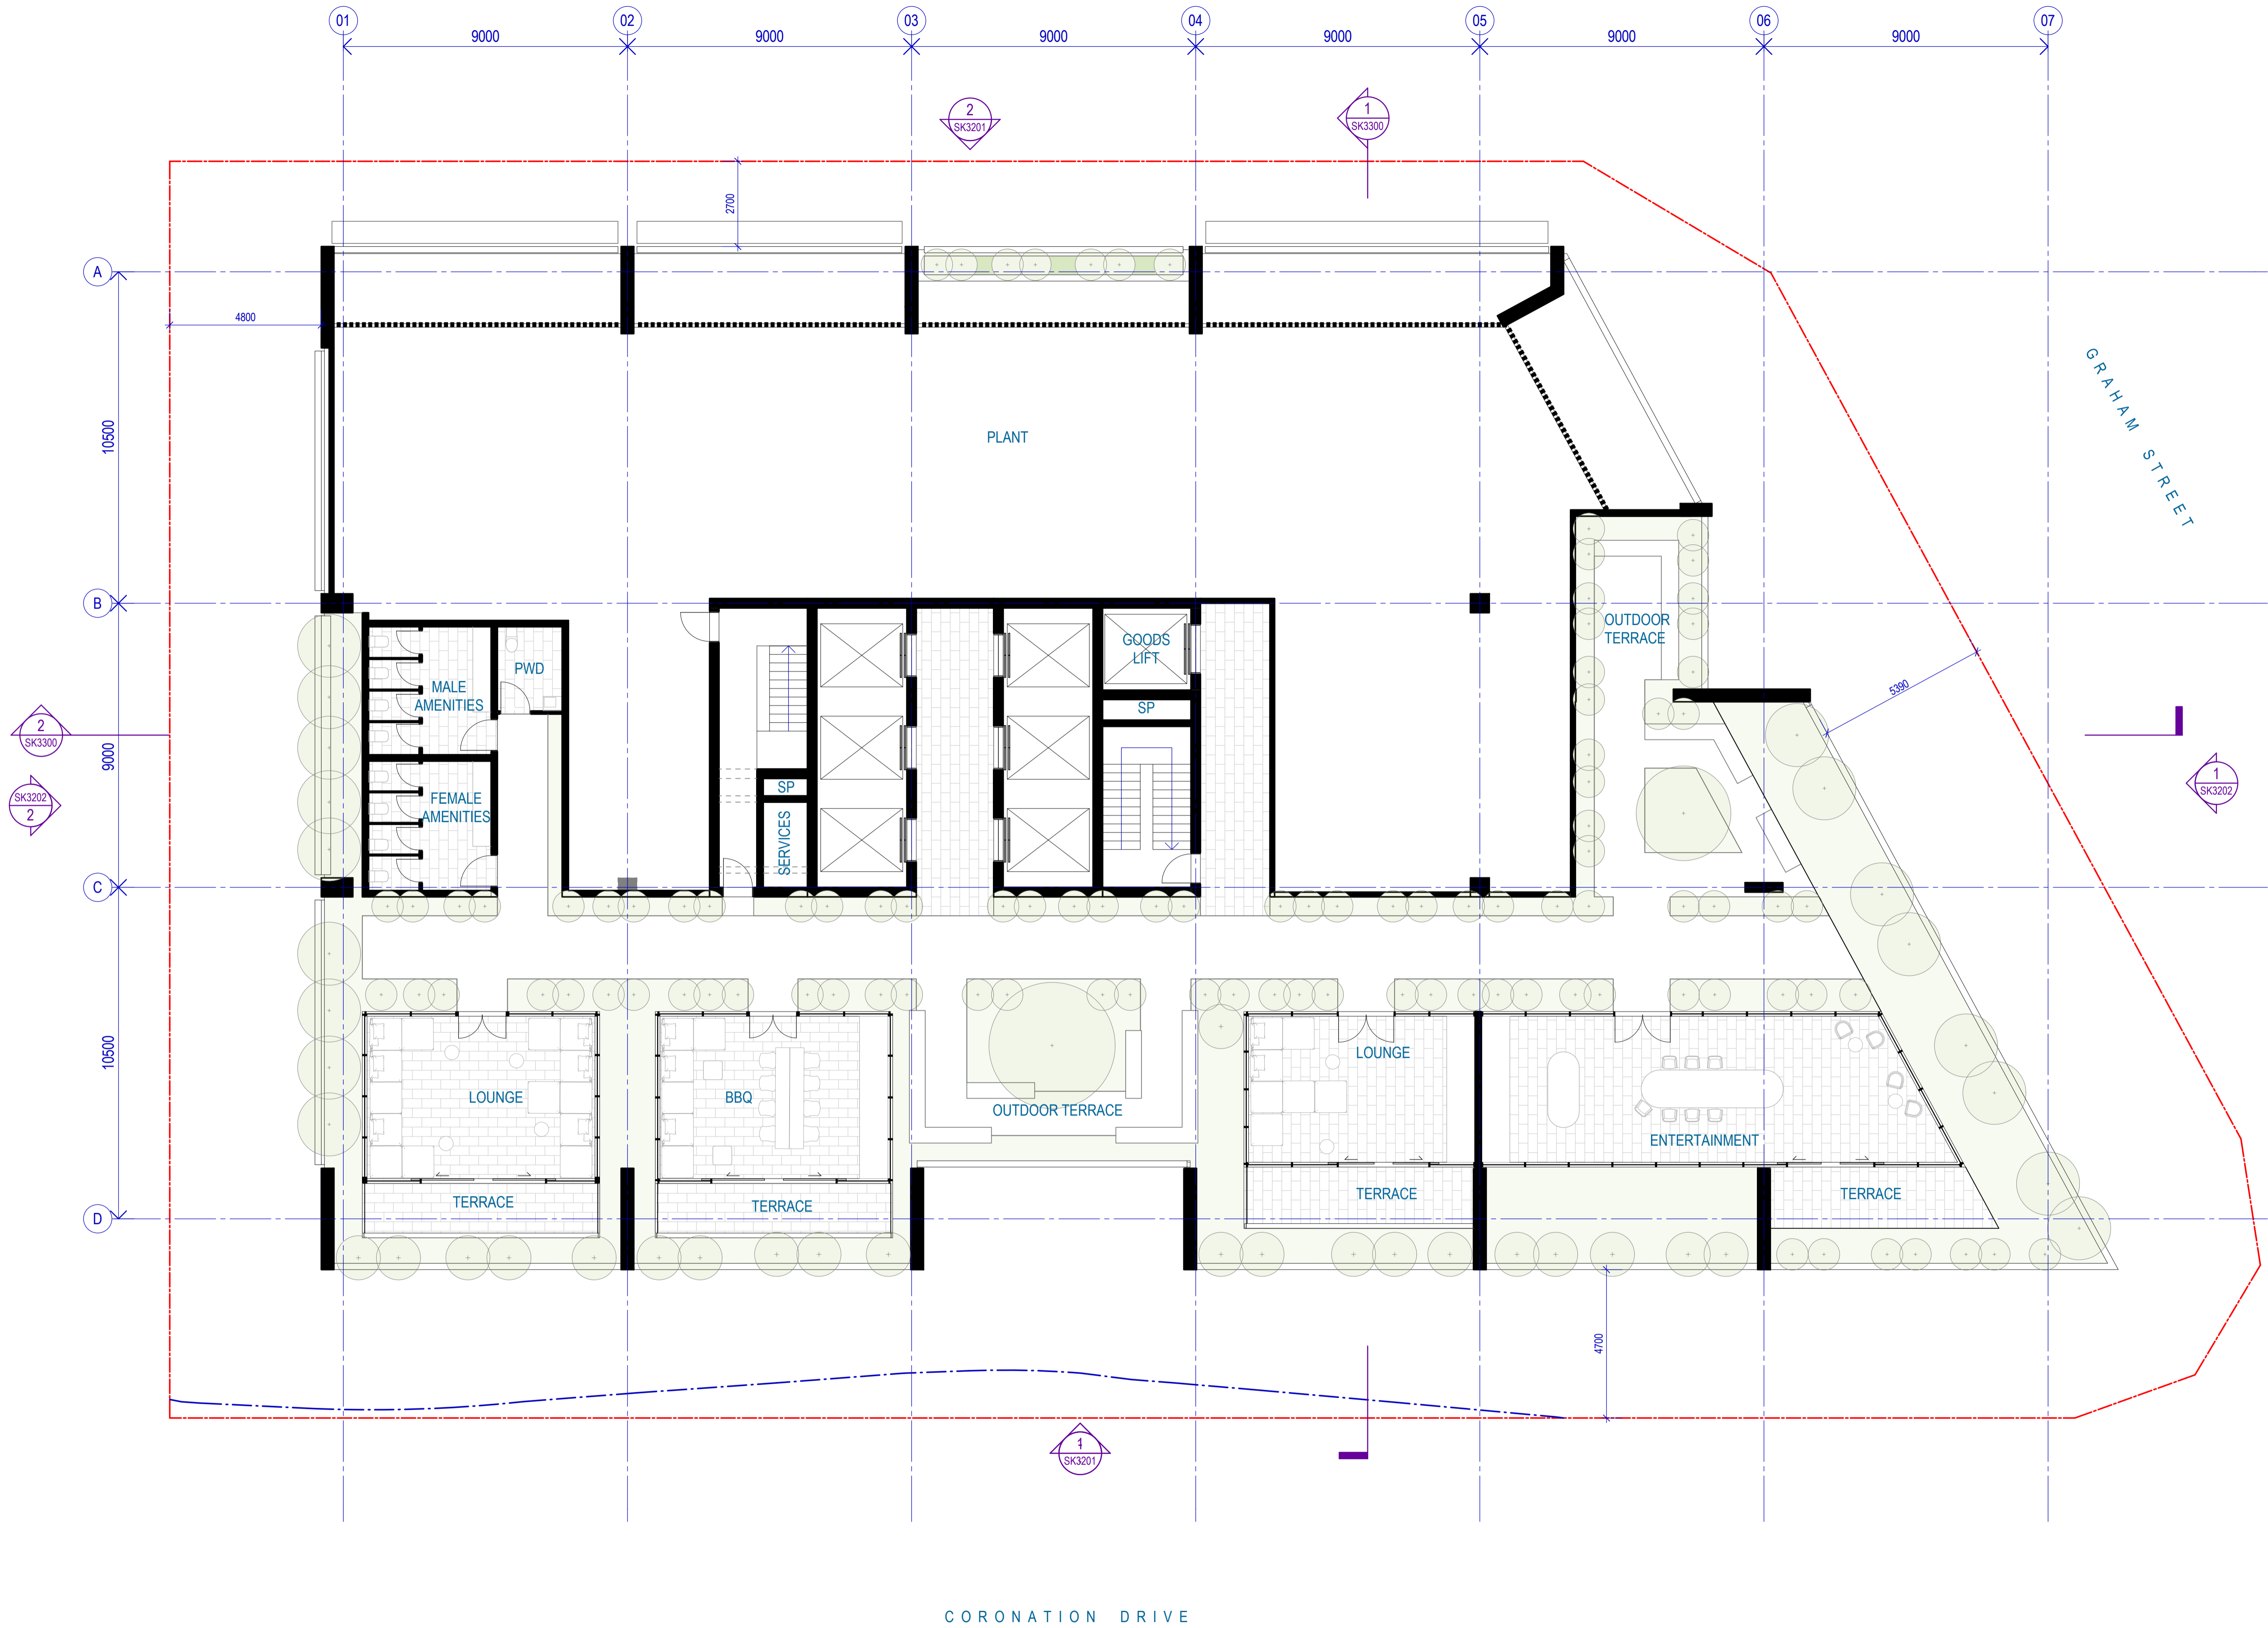

		Parking							
		Standard	Small Car	PWD	VAN	MRV	SRV	Motorcycle	Bikes
Level 3	Parking	47	2						2
Level 2	Parking	45	2						2
Level 1	Parking	40	2						2
Ground	Lottery				5	1	1		170
Basement 1	Parking	38	1						3
Basement 2	Parking	38	1						4
TOTAL CARS		220	220						

		Parking							
		Standard	Small Car	PWD	VAN	MRV	SRV	Motorcycle	Bikes
Level 3	Parking	47	2						2
Level 2	Parking	45	2						2
Level 1	Parking	40	2						2
Ground	Lottery				5	1	1		170
Basement 1	Parking	38	1						3
Basement 2	Parking	38	1						4
TOTAL CARS		220							

NOTE: INTERIOR FITOUT INDICATIVE ONLY AND SUBJECT TO CHANGE

CORONATION DRIVE

GRAHAM STREET

CORONATION DRIVE