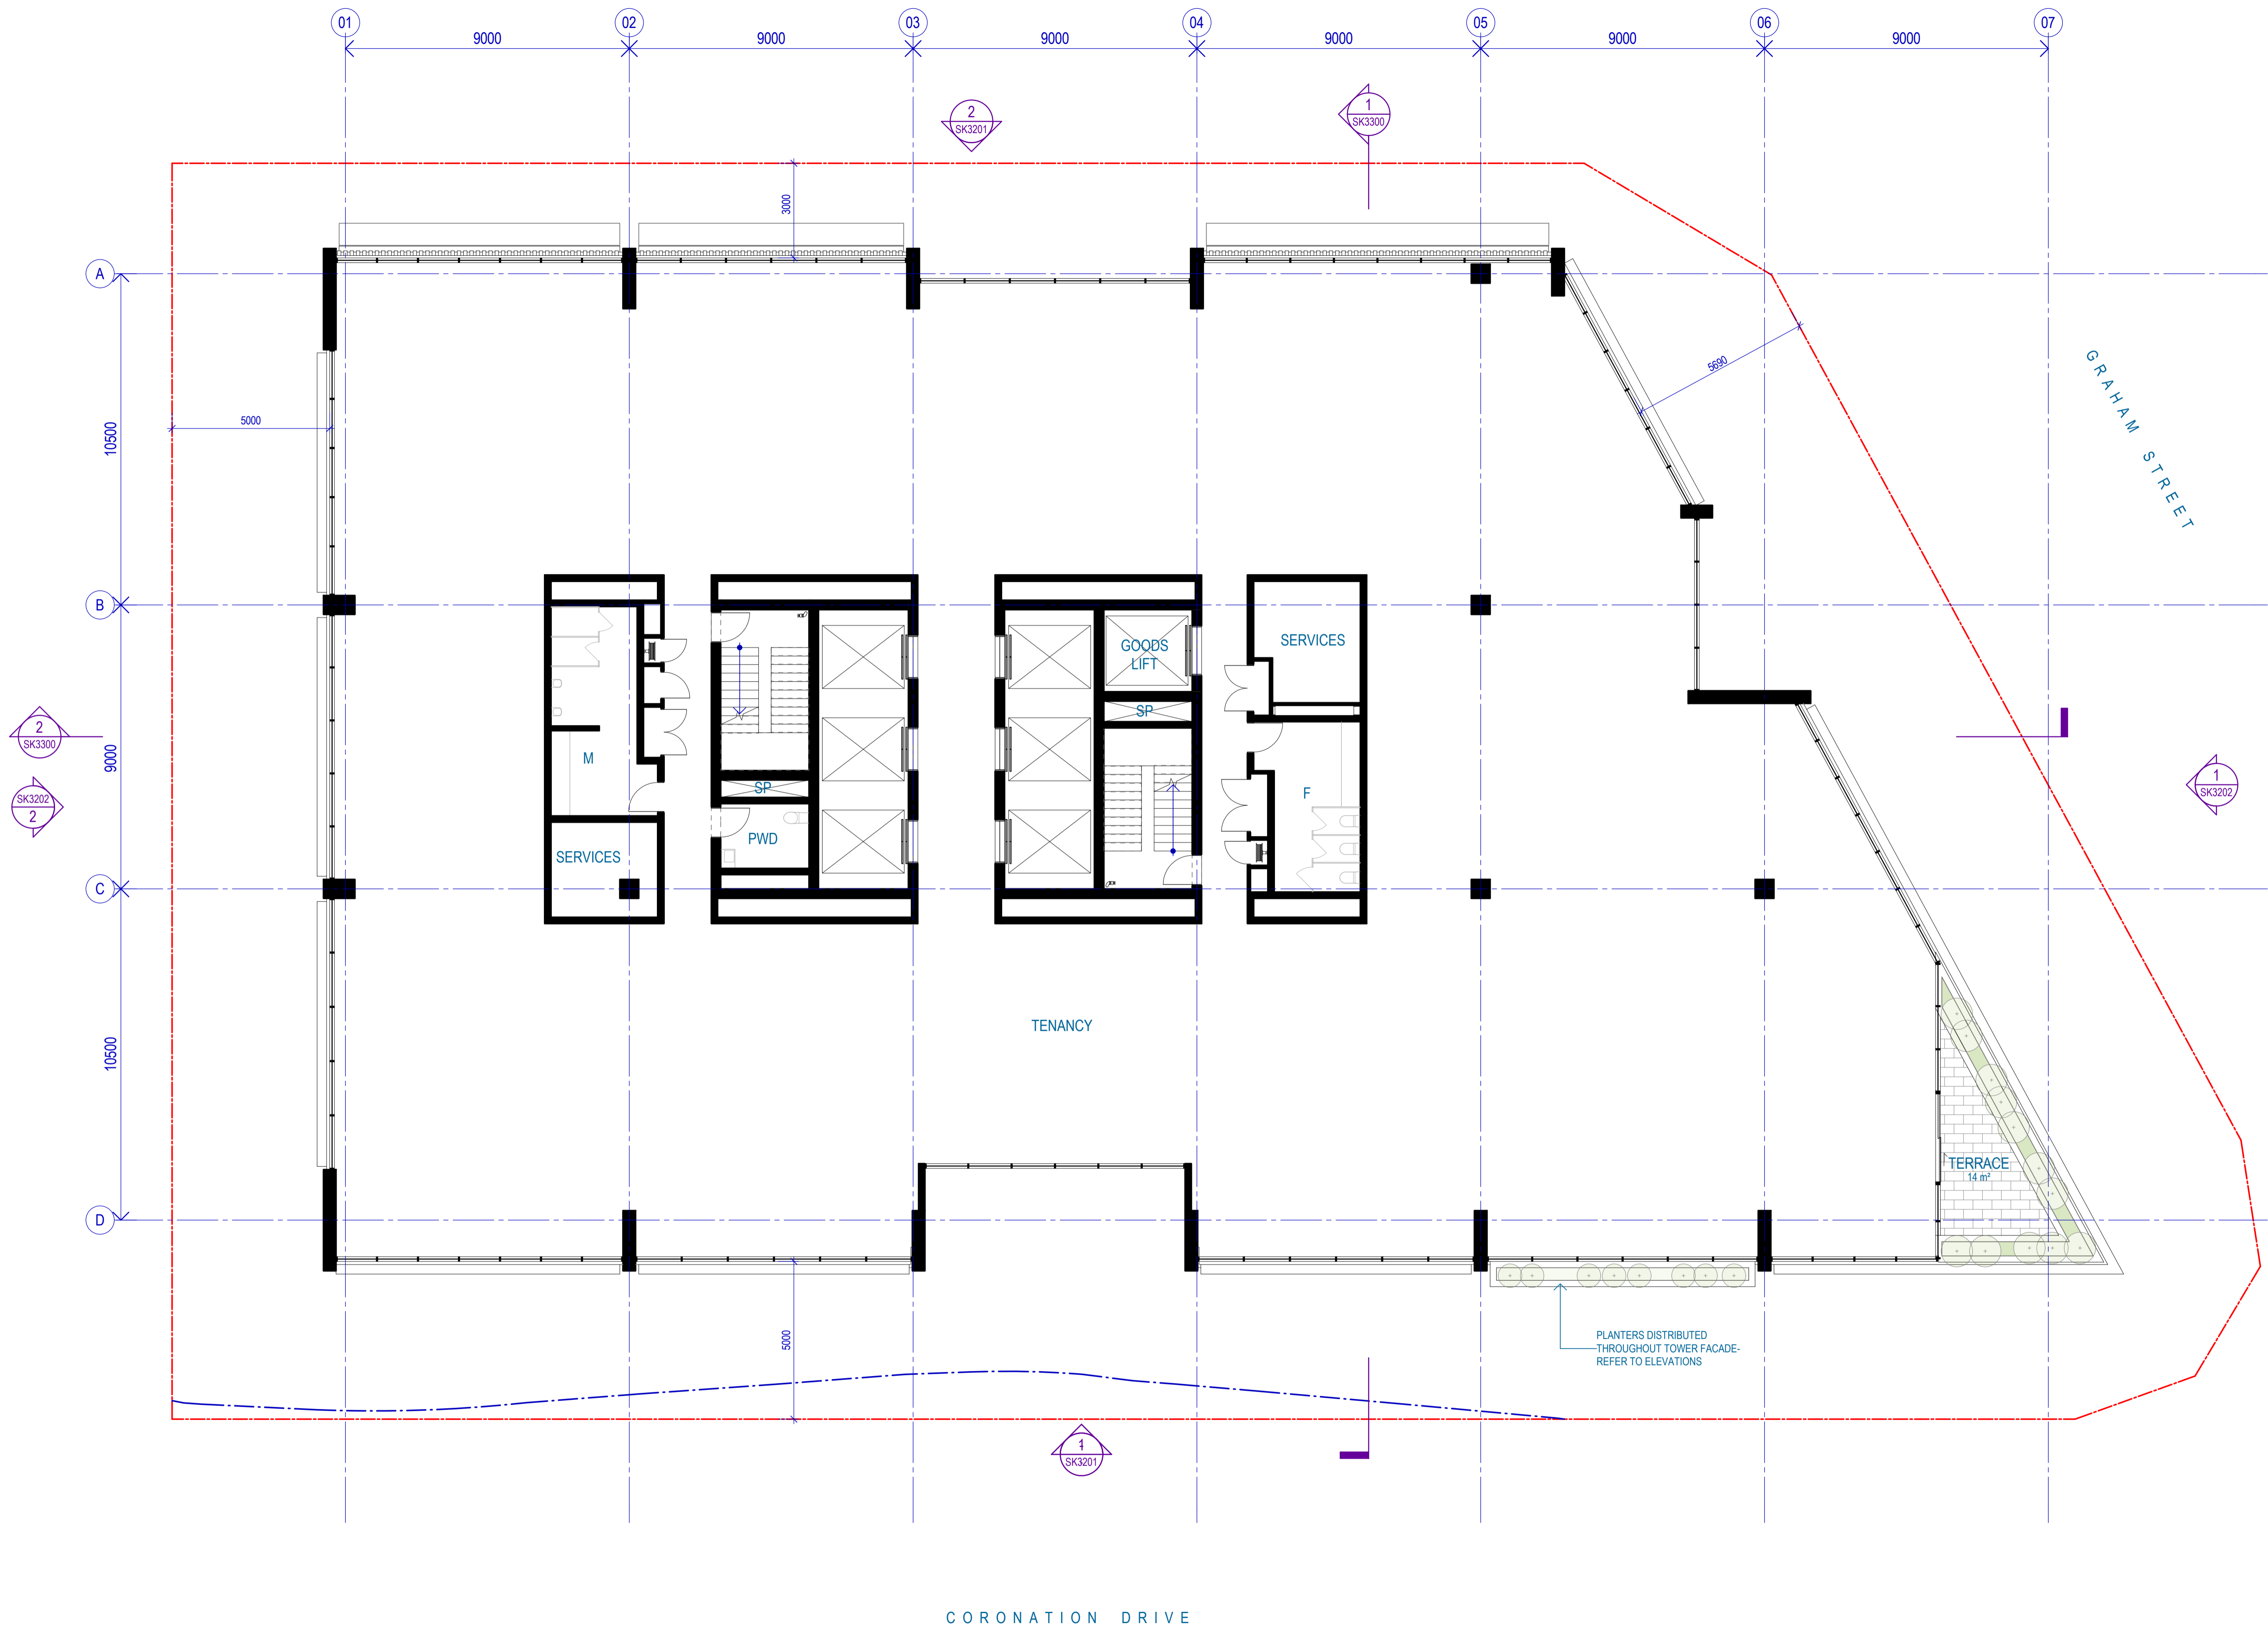

		Parking							
		Standard	Small Car	PWD	VAN	MRV	SRV	Motorcycle	Bikes
Level 3	Parking	47	2						2
Level 2	Parking	45	2						2
Level 1	Parking	40	2						2
Ground	Lottery				5	1	1		170
Basement 1	Parking	38	1						3
Basement 2	Parking	38	1						4
TOTAL CARS		220	220						

		Parking							
		Standard	Small Car	PWD	VAN	MRV	SRV	Motorcycle	Bikes
Level 3	Parking	47	2						2
Level 2	Parking	45	2						2
Level 1	Parking	40	2						2
Ground	Lottery				5	1	1		170
Basement 1	Parking	38	1						3
Basement 2	Parking	38	1						4
TOTAL CARS		220							

NOTE: INTERIOR FITOUT INDICATIVE ONLY AND SUBJECT TO CHANGE

CORONATION DRIVE

GRAHAM STREET

CORONATION DRIVE