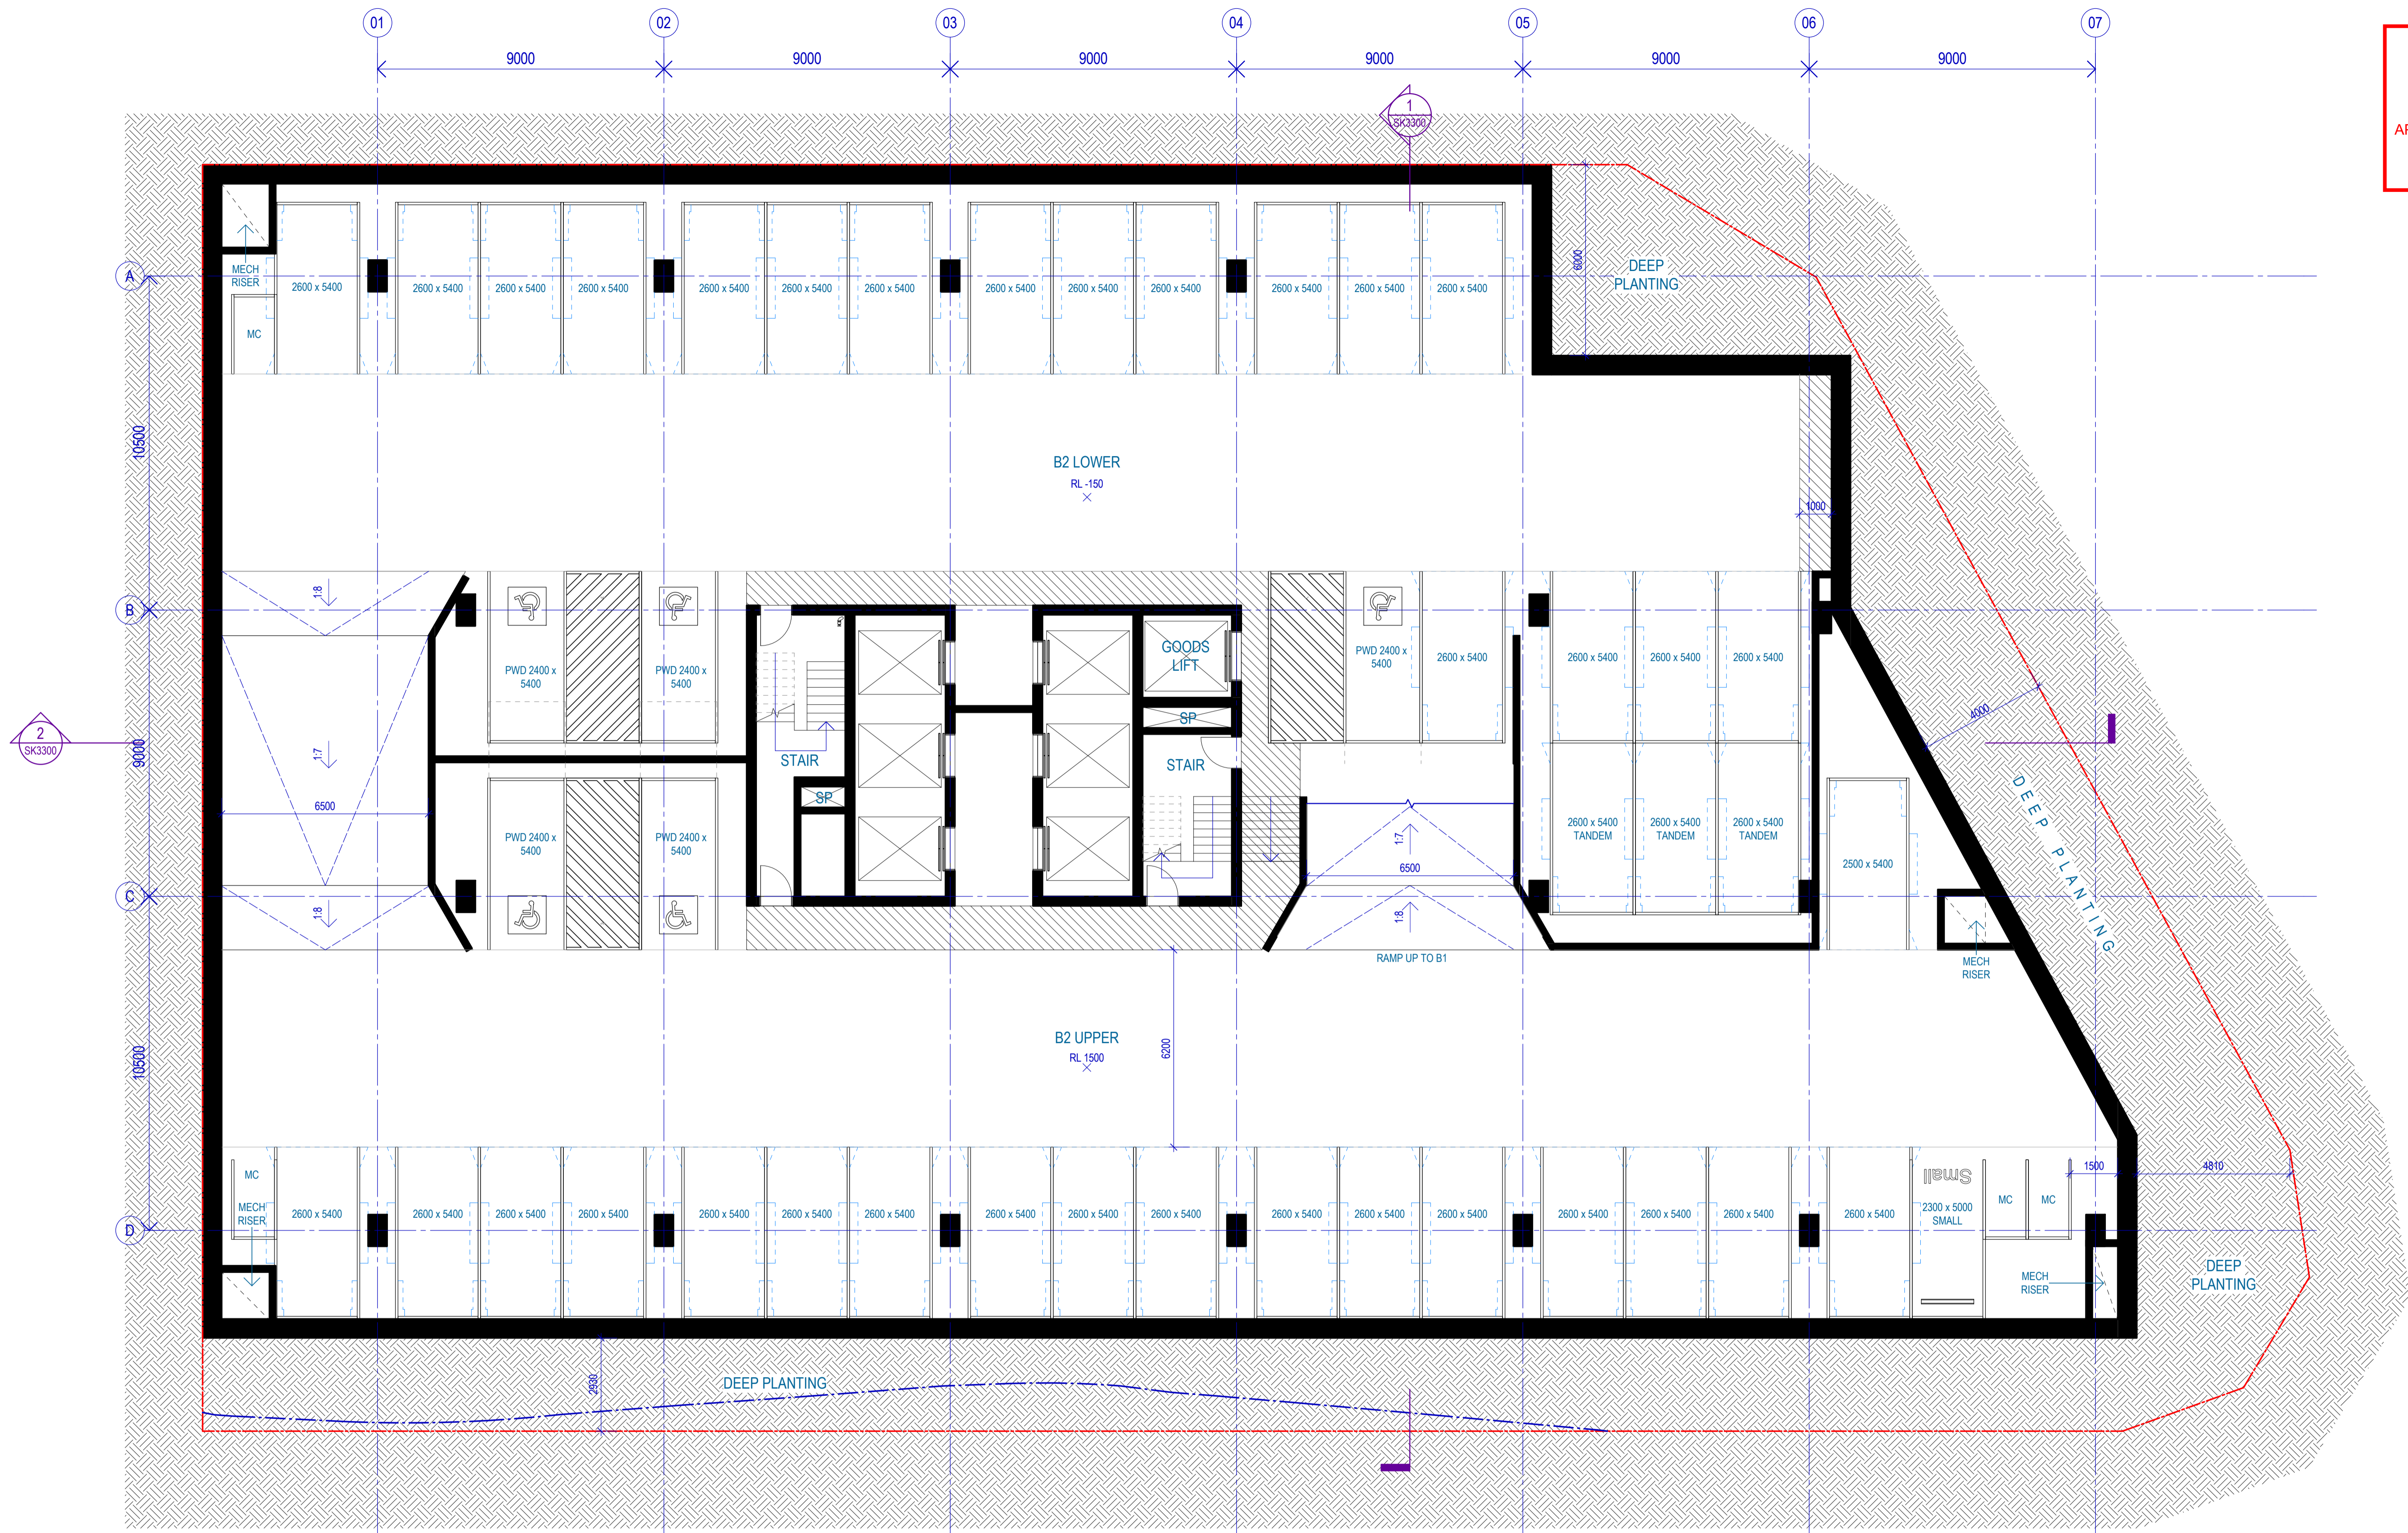

		Parking							
		Standard	Small Car	PWD	VAN	MRV	SRV	Motorcycle	Bikes
Level 3	Parking	47	2						2
Level 2	Parking	45	2						2
Level 1	Parking	45	2						2
Ground	Lockup				0	1	1		178
Basement 1	Parking	38	1						3
Basement 2	Parking	38	1						4
TOTAL CARS		220			0	1	1		184

		Parking							
		Standard	Small Car	PWD	VAN	MRV	SRV	Motorcycle	Bikes
Level 3	Parking	47	2						2
Level 2	Parking	45	2						2
Level 1	Parking	45	2						2
Ground	Lobby				3	1	1		173
Basement 1	Parking	38	1						3
Basement 2	Parking	38	1						4
TOTAL CARS		220	220						

		Parking							
		Standard	Small Car	PWD	VAN	MRV	SRV	Motorcycle	Bikes
Level 3	Parking	47	2						2
Level 2	Parking	45	2						2
Level 1	Parking	40	2						2
Ground	Lottery				5	1	1		170
Basement 1	Parking	38	1						3
Basement 2	Parking	38	1						4
TOTAL CARS		220	220						