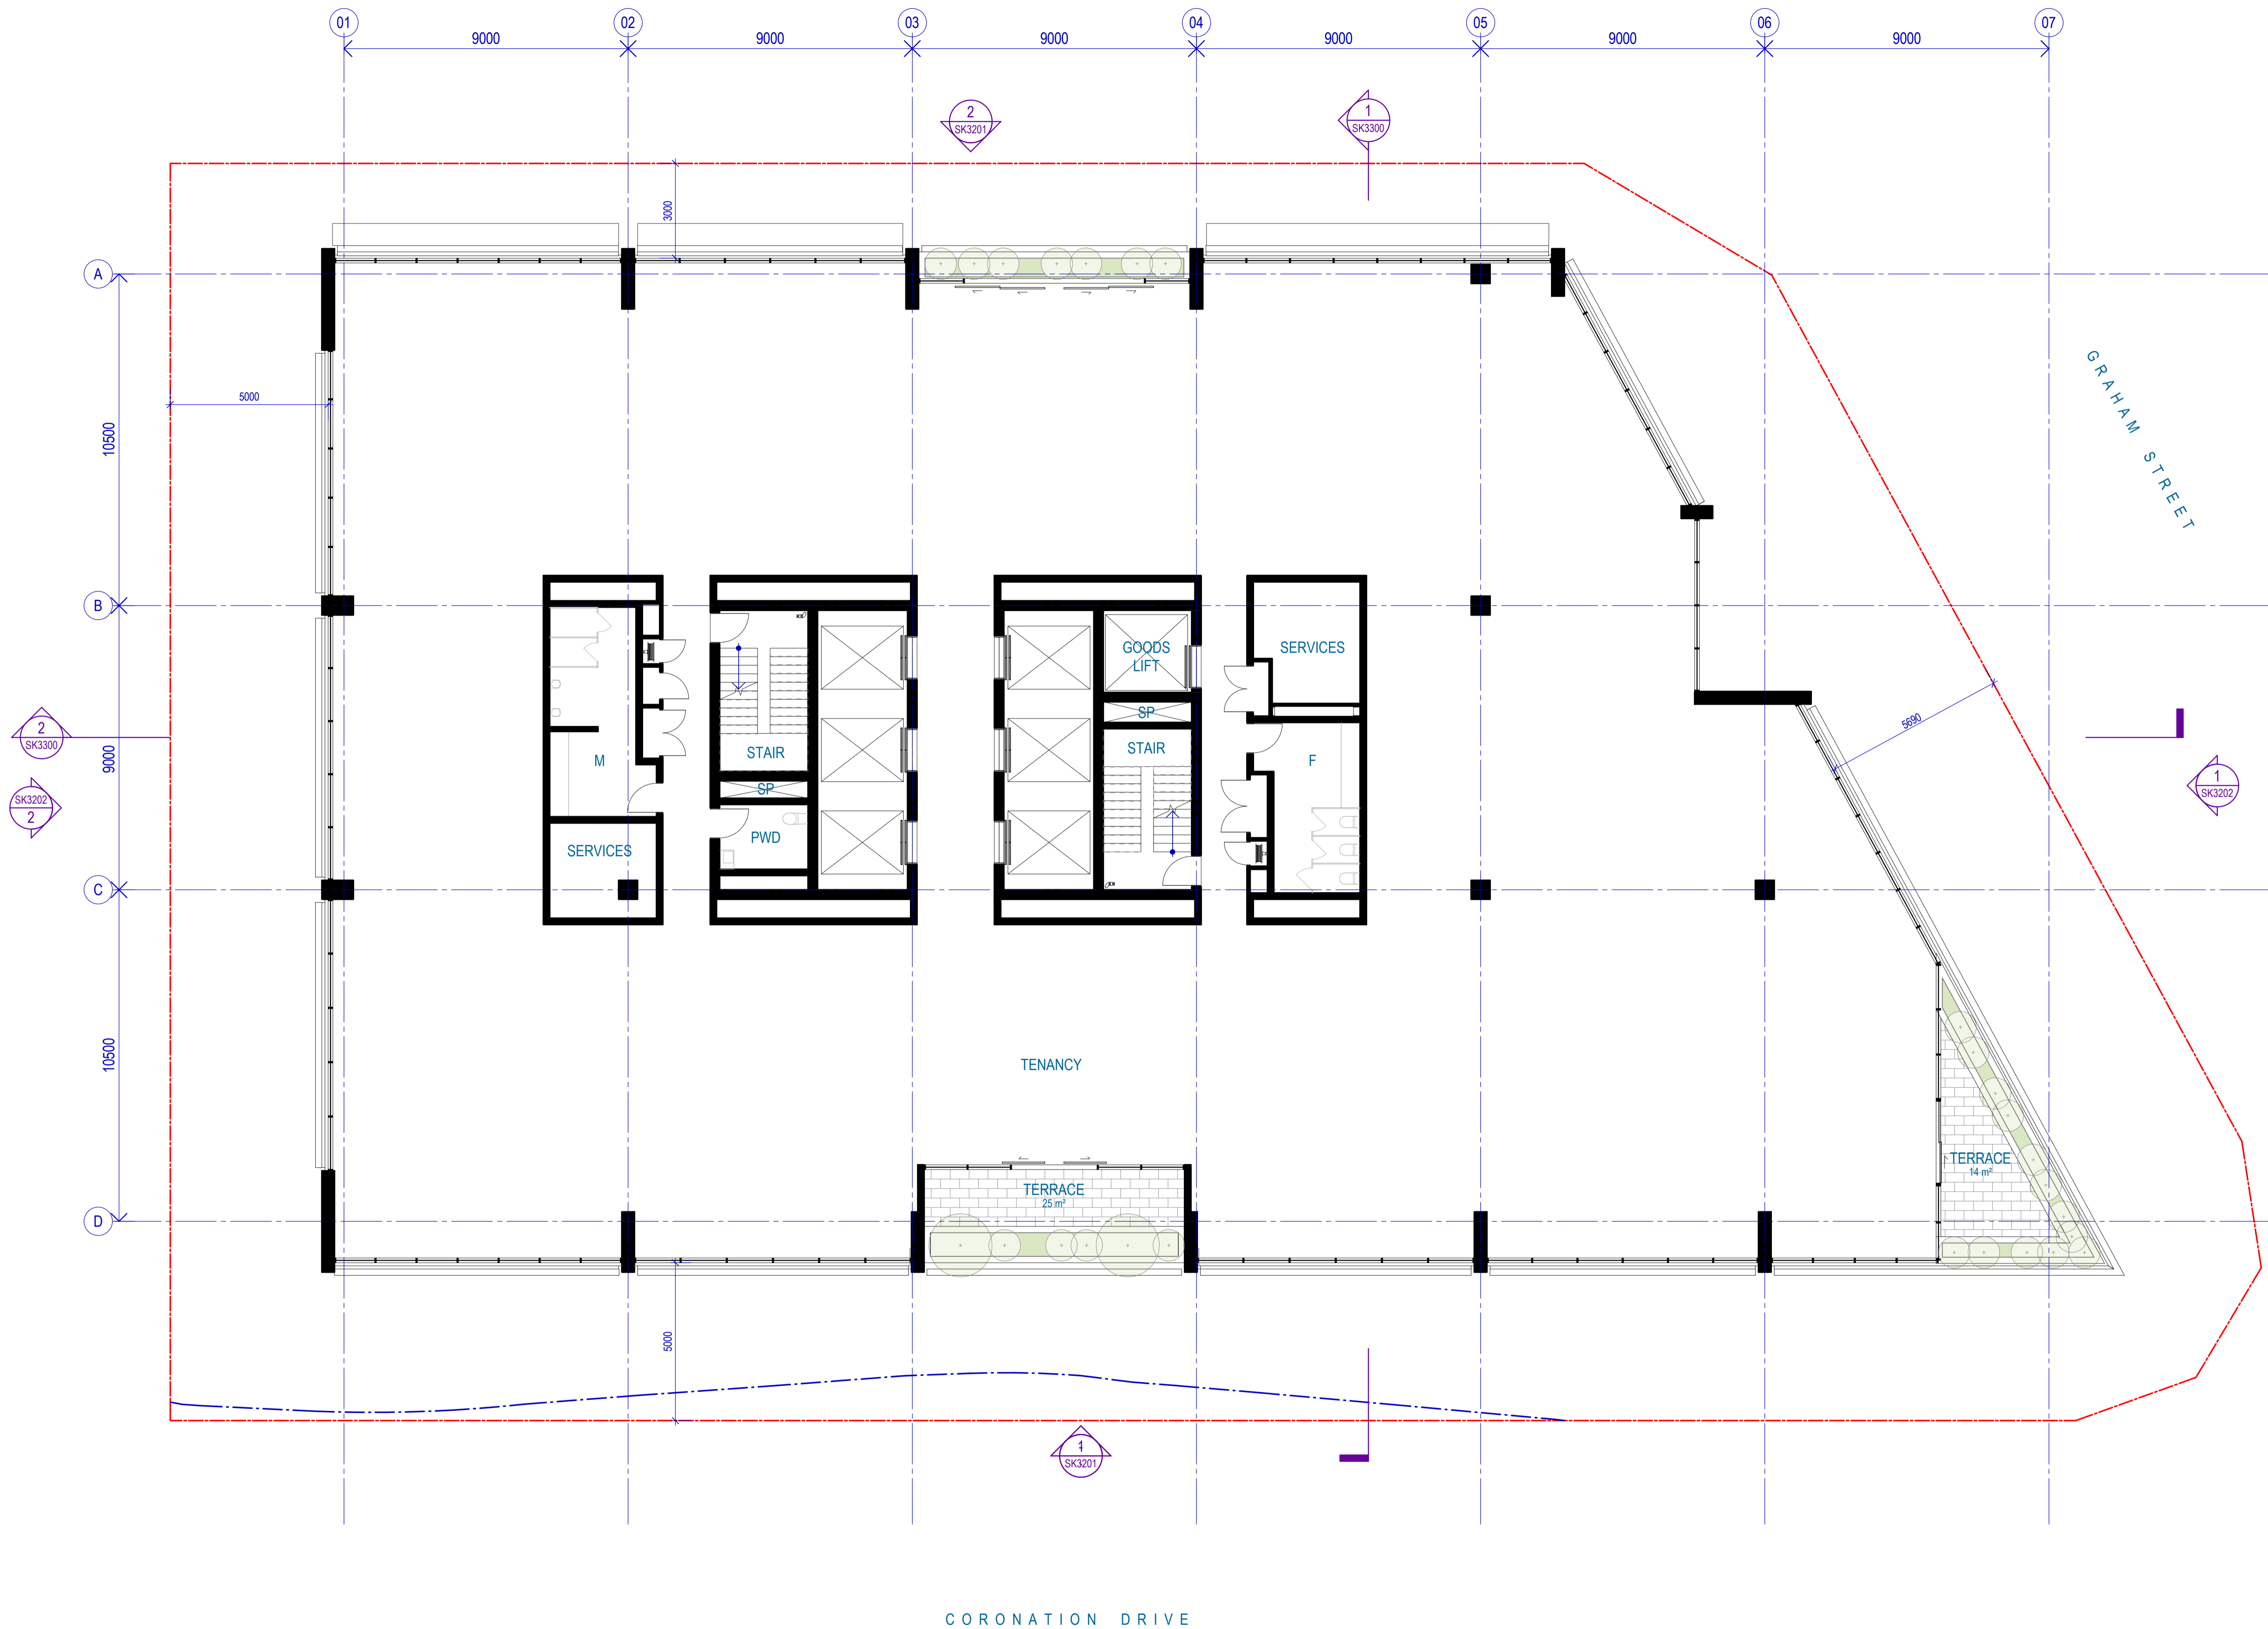

		Parking							
		Standard	Small Car	PWD	VAN	MRV	SRV	Motorcycle	Bikes
Level 3	Parking	47	2						2
Level 2	Parking	45	2						2
Level 1	Parking	40	2						2
Ground	Lottery				5	1	1		170
Basement 1	Parking	38	1						3
Basement 2	Parking	38	1						4
TOTAL CARS		220	220						

		Parking							
		Standard	Small Car	PWD	VAN	MRV	SRV	Motorcycle	Bikes
Level 3	Parking	47	2						2
Level 2	Parking	45	2						2
Level 1	Parking	40	2						2
Ground	Lottery				5	1	1		170
Basement 1	Parking	38	1						3
Basement 2	Parking	38	1						4
TOTAL CARS		220							

NOTE: INTERIOR FITOUT INDICATIVE ONLY AND SUBJECT TO CHANGE

CORONATION DRIVE

GRAHAM STREET

CORONATION DRIVE