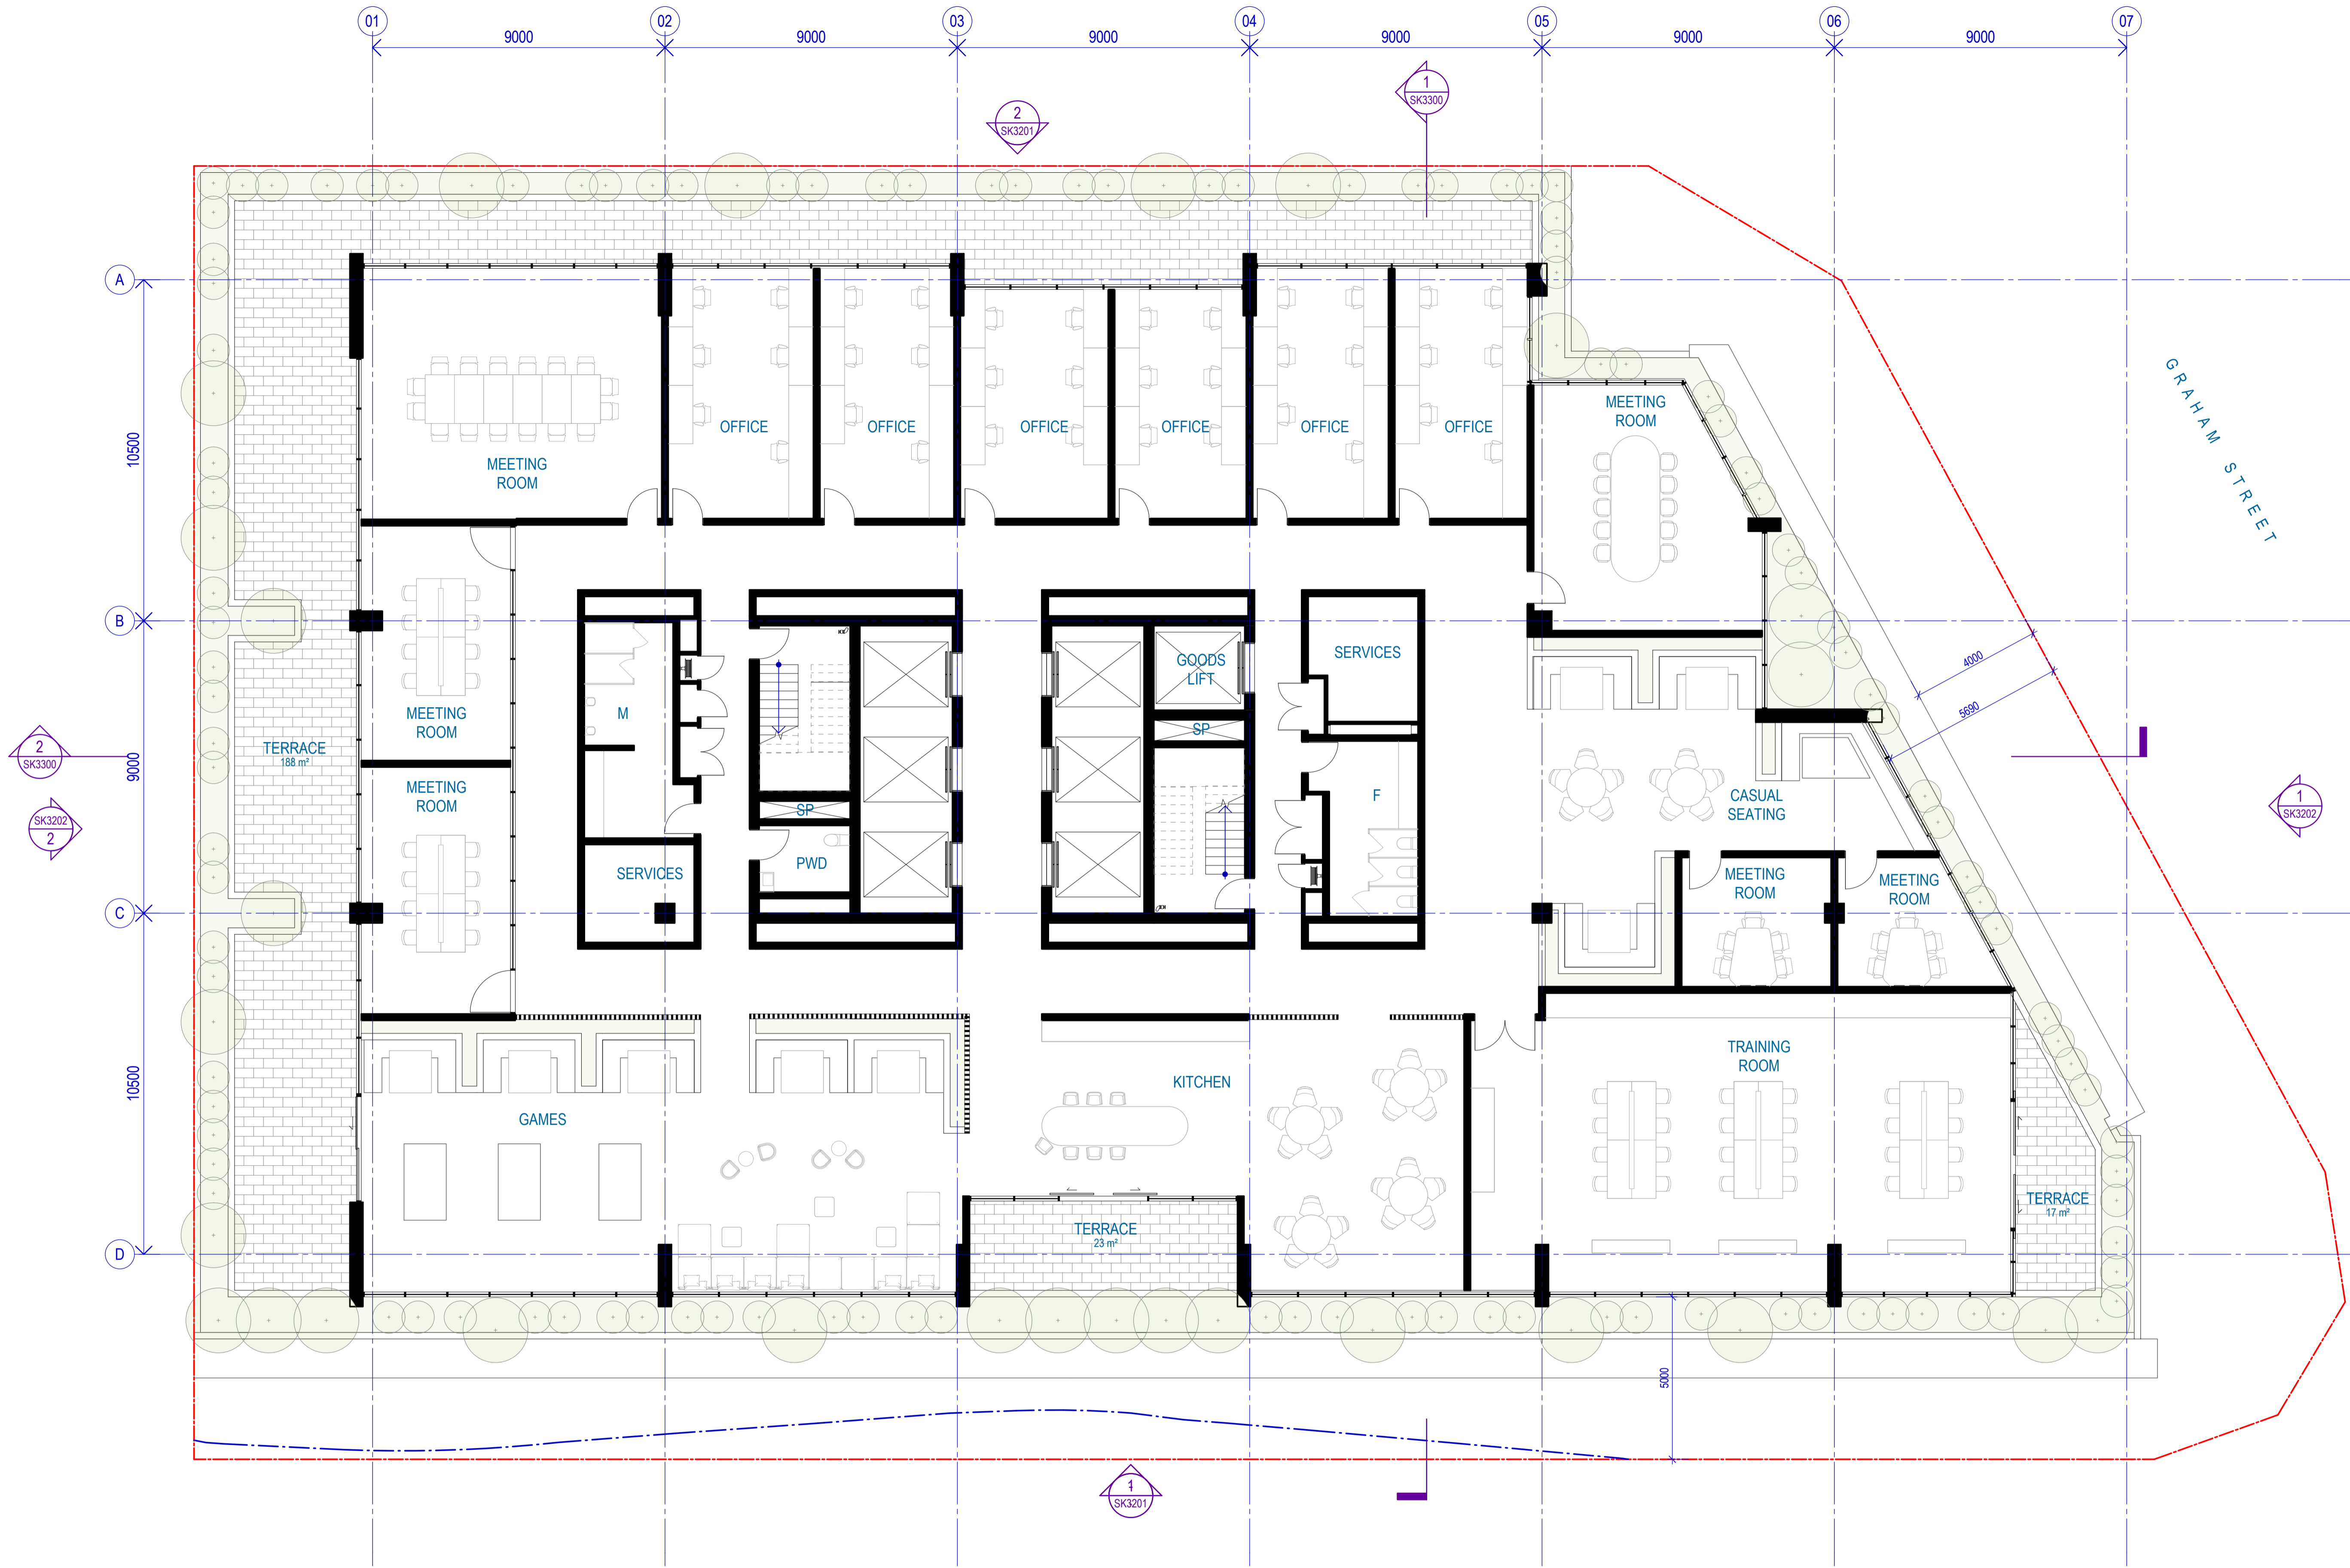

		Parking							
		Standard	Small Car	PWD	VAN	MRV	SRV	Motorcycle	Bikes
Level 3	Parking	47	2						2
Level 2	Parking	45	2						2
Level 1	Parking	45	2						2
Ground	Lobby				3	1	1		173
Basement 1	Parking	38	1						3
Basement 2	Parking	38	1						4
TOTAL CARS		220	220						

BCC DS
 LODGED
 07/07/2023
 APPLICATION REF
 A006315084

		Parking							
		Standard	Small Car	PWD	VAN	MRV	SRV	Motorcycle	Bikes
Level 3	Parking	47	2						2
Level 2	Parking	45	2						2
Level 1	Parking	40	2						2
Ground	Lottery				5	1	1		170
Basement 1	Parking	30	1						3
Basement 2	Parking	39	1						4
TOTAL CARS		220							

		Parking							
		Standard	Small Car	PWD	VAN	MRV	SRV	Motorcycle	Bikes
Level 3	Parking	47	2						2
Level 2	Parking	45	2						2
Level 1	Parking	40	2						2
Ground	Lottery				5	1	1		170
Basement 1	Parking	38	1						3
Basement 2	Parking	38	1						4
TOTAL CARS		220	220						

		Parking							
		Standard	Small Car	PWD	VAN	MRV	SRV	Motorcycle	Bikes
Level 3	Parking	47	2						2
Level 2	Parking	45	2						2
Level 1	Parking	40	2						2
Ground	Lottery				5	1	1		170
Basement 1	Parking	38	1						3
Basement 2	Parking	38	1						4
TOTAL CARS		220							