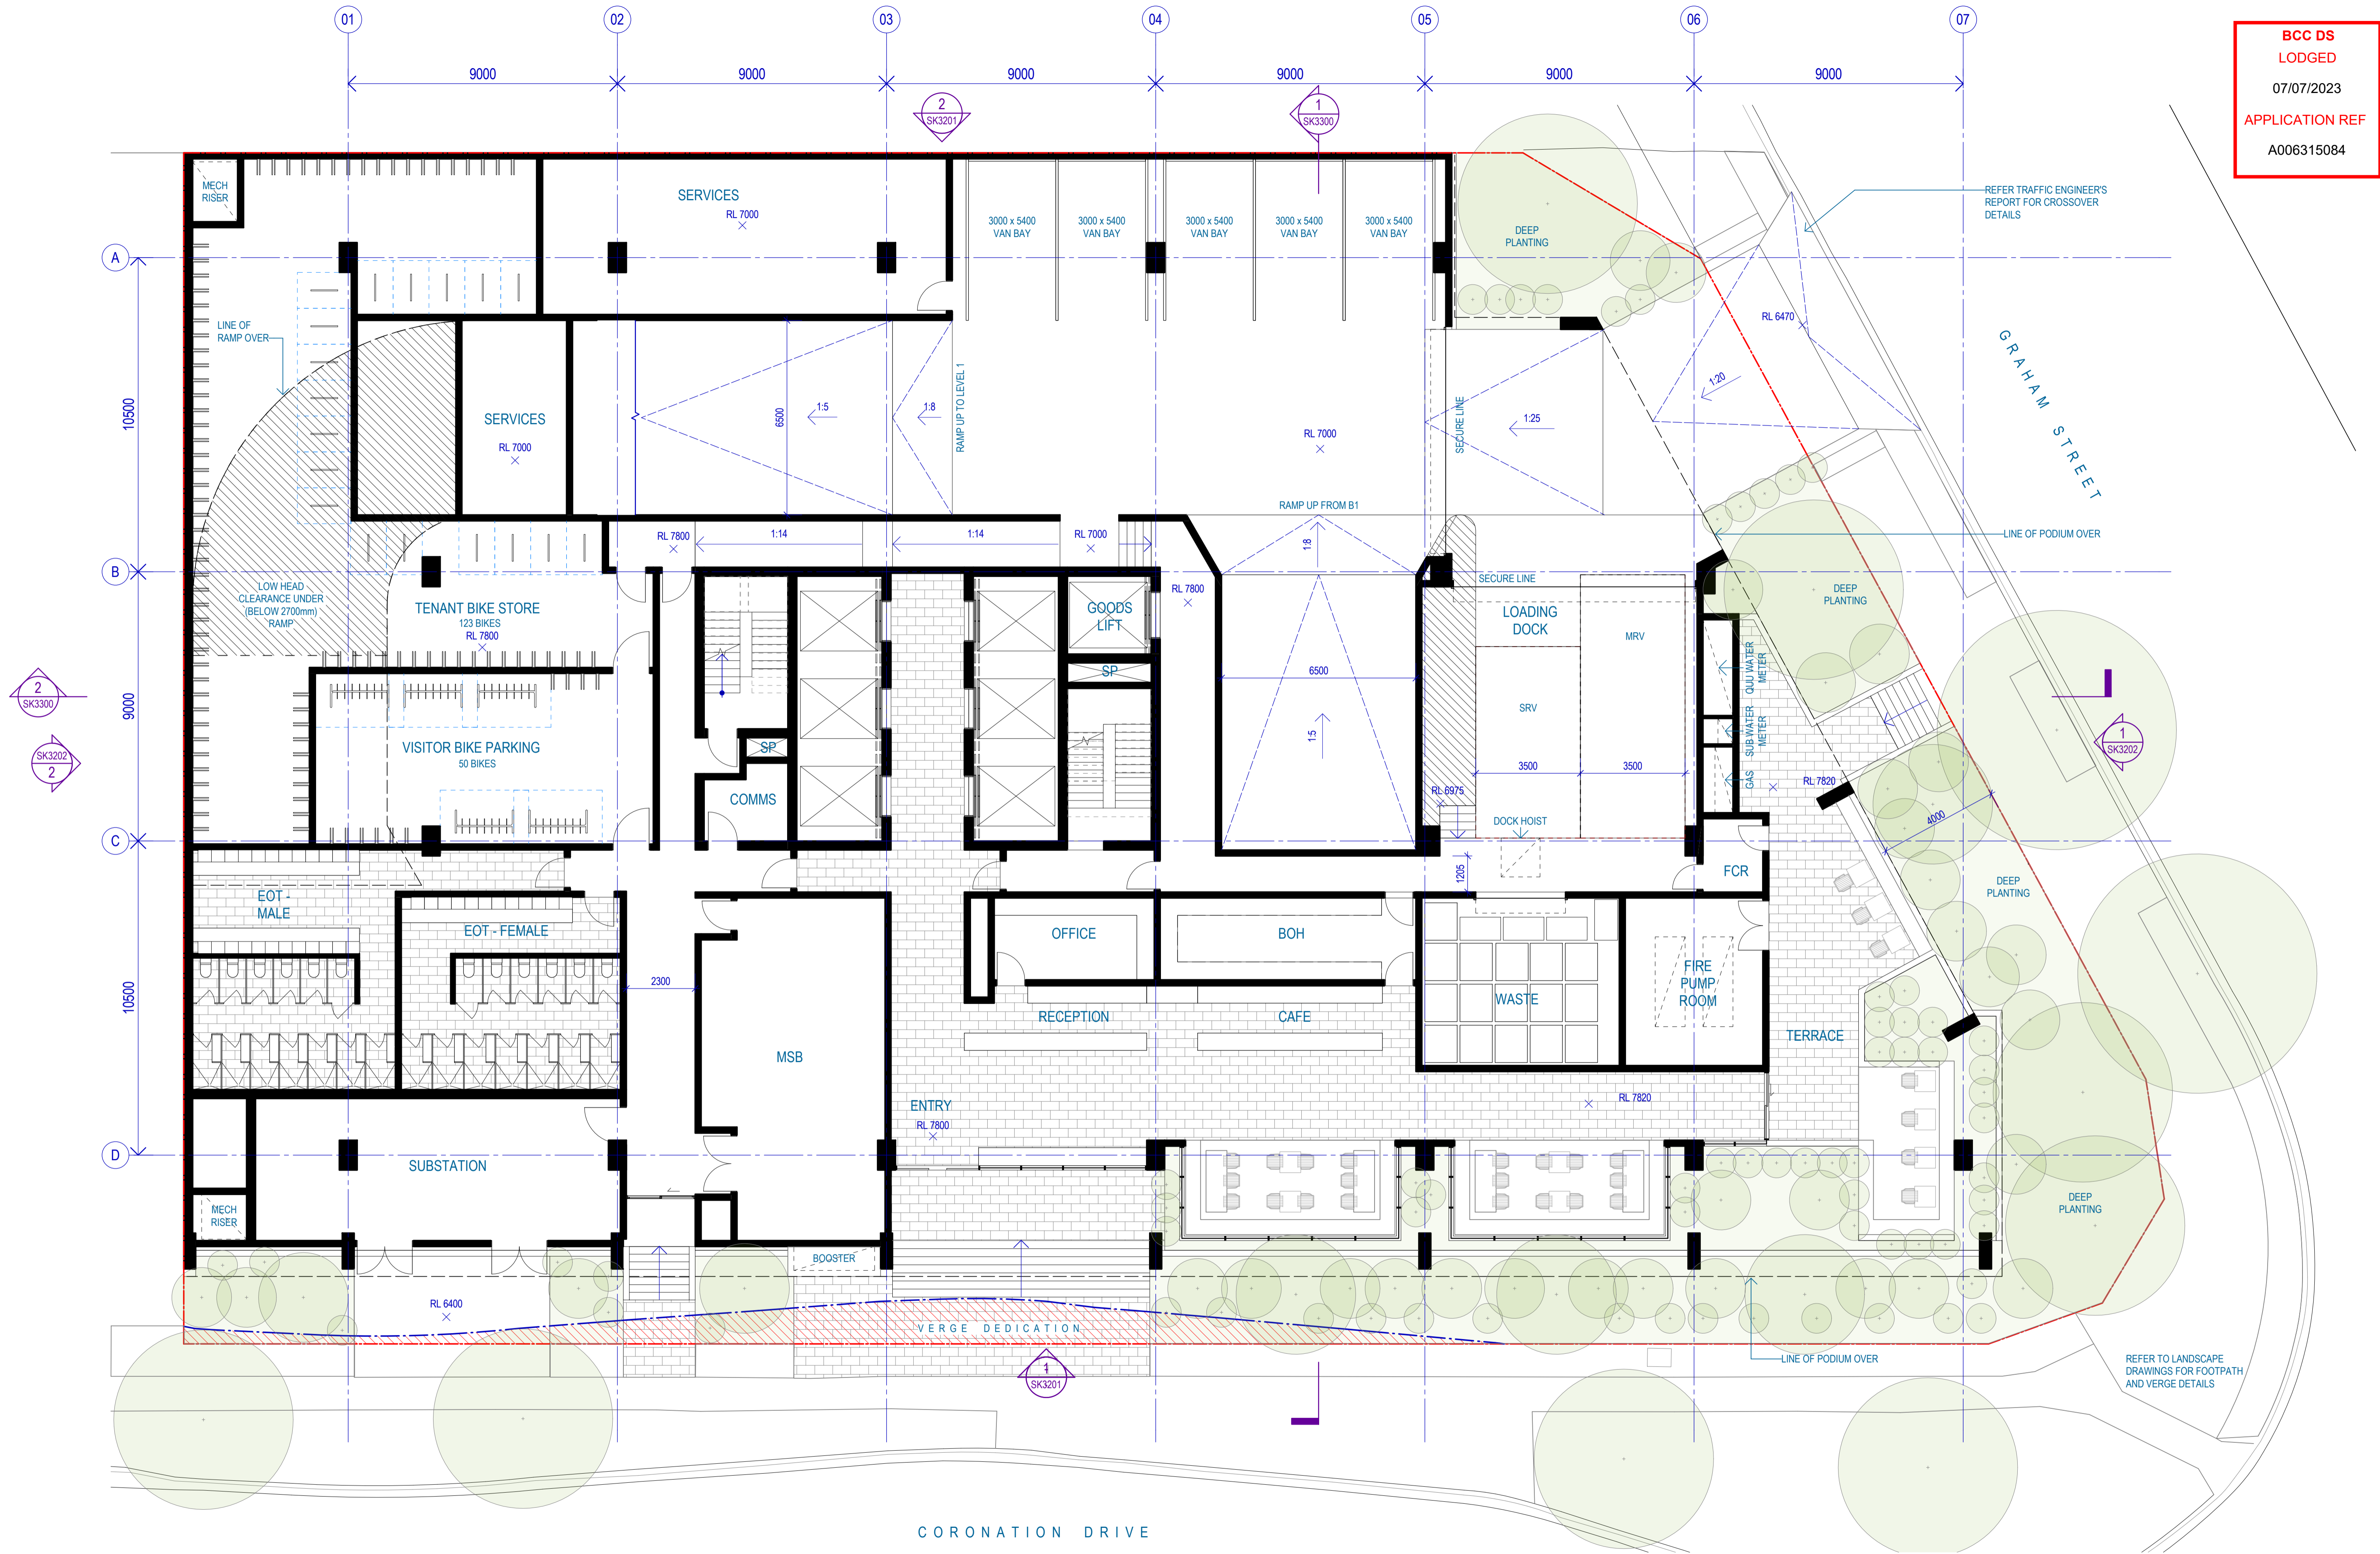

BCC DS
LODGED
07/07/2023
APPLICATION REF
A006315084